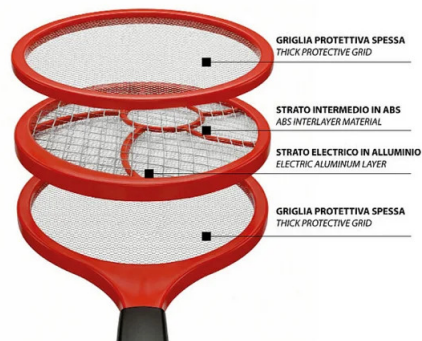

PULSANTE PER ACCENSIONE
POWER BOTTON

RETE DI SICUREZZA A TRIPLO STRATO
TRIPLE-LAYER SAFETY MESH

COMODA E LEGGERA - COMFORTABLE HANDLE