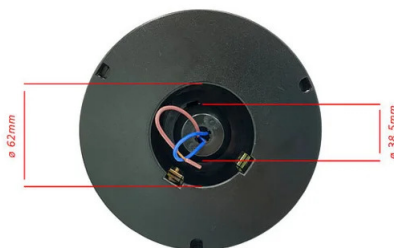

2 Choose the colour of your globe:
 transparent white frosted white smoked

3 Choose installation:

on pole:
 choose the pole length: 0.5m / 1m / 1.5m / 2m / 2.4 m SPH142 base

If you want to install 2 globes:
 you must use the SPH180 connector 200 / 250 / 300mm OR SPH182 for globes 400mm

If you want to install 3 globes:
 you must use the SPH183 connector 200 / 250 / 300mm OR SPH182 for globes 400mm

on wall:
 SPH180 for globes 200 / 250 / 300mm OR SPH182 for globes 400mm

on stand:
 Short base: SPH140 OR Long base: SPH142

Base included

Codice Prodotto Item code Code Codigo Code	Dimensioni Dimensions / Dimensiones / Dimension / Größe				
	A	B	C	D	E
SPH200	200 mm	95 mm	91 mm	15 mm	2 mm
SPH205	200 mm	95 mm	91 mm	15 mm	2 mm
SPH208	200 mm	95 mm	91 mm	15 mm	2 mm
SPH250	250 mm	120 mm	112 mm	13 mm	3 mm
SPH255	250 mm	120 mm	112 mm	13 mm	3 mm
SPH258	250 mm	120 mm	112 mm	13 mm	3 mm
SPH300	300 mm	140 mm	130 mm	15 mm	3 mm
SPH305	300 mm	140 mm	130 mm	15 mm	3 mm
SPH308	300 mm	140 mm	130 mm	15 mm	3 mm
SPH307	300 mm	140 mm	130 mm	15 mm	3 mm
SPH400	400 mm	150 mm	140 mm	15 mm	5 mm
SPH405	400 mm	150 mm	140 mm	15 mm	5 mm
SPH408	400 mm	150 mm	140 mm	15 mm	5 mm

Base dimensions:

Suitable for poles ø 60mm