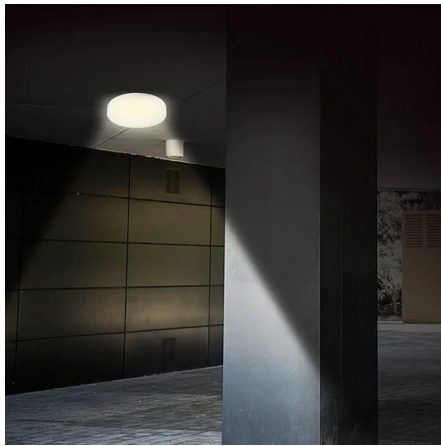

SCEGLIERE IL COLORE PREFERITO: CALDO / NATURALE / FREDDO
CHOOSE YOUR PREFERRED COLOUR: WARM / NATURAL / COLD