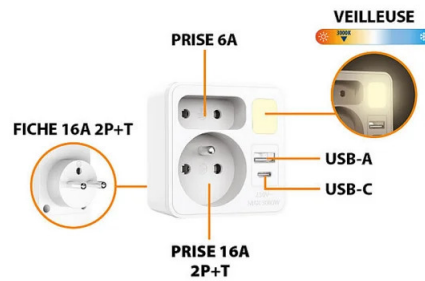

PACKING	INNER	MASTER
/	pcs	pcs
Colour box	6	24

TECHNICAL DATA

Name	ADAT-FR-12
Power supply	220V AC
Switch	YES
Plug	French type 2P+T
Main socket	French type 2P+T + 6A
Number of sockets	2
Maximum load	3680W
IP Protection	IP20
Insulation class	II
Dimmability	DIMMABLE
Color	WHITE
Children protection	YES
Country of origin	CHINA
Material	ABS + PC
NF	YES
Warranty	2 YEARS
Width (mm)	80
Depth (mm)	70
Height (mm)	70
Net weight (Kg)	0.098

DESCRIPTION

Transform your standard electrical outlet into a multimedia charging station! The Velamp biplite offers 2 electrical outlets + 2 USB ports + 1 night light! The electrical sockets are French standard: a large 16A (2P+E) and a small 6A. Maximum load 3680W. For connecting two appliances simultaneously. 1 USB-A socket + 1 USB-C socket: for connecting all devices that work with a USB port: phone, alarm clock, tablet, lamp, radio, etc. The USB-A socket is 5V 2.4A (12W) while the USB-C socket is 5V 3A (15W). No more chargers! The night light turns on and off with a simple touch. With a power of 0.5W, it offers a warm light (3000K) to provide a reference point in the dark. NF certified and CE compliant. Convenient for covering your home electrical connection needs. Power strip equipped with child protection.

LOGISTICS DATA

Packing type	Colour box
Pack length (mm)	80
Pack width (mm)	80
Pack height (mm)	160
Packed product weight (kg)	0.129
Inner width (cm)	28

LOGISTICS DATA

Inner length (cm)	26
Inner height (cm)	19
Quantity in inner	6
Gross weight inner (kg)	0.800
ITF INNER	18003910115153
Master length (cm)	38
Master width (cm)	28
Master height (cm)	21
Quantity in master	24
Master gross weight (kg)	3.700
ITF MASTER	28003910115150
How many pieces on 80x120 pallet (pz)	960
INTRASTAT Code	85366190
DEEE	0.02
ECOLOGIC SCALES 2025	MELEP000000
Country of origin	CHINA