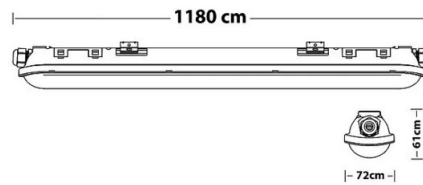

DIMENSIONS: