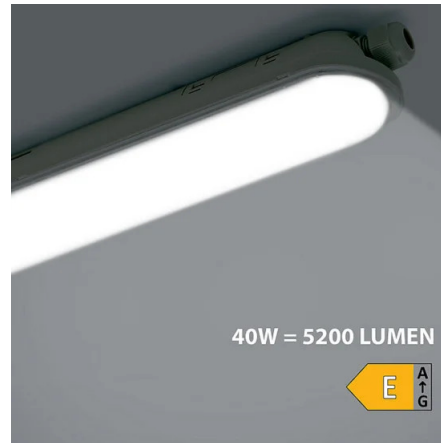

DIMENSIONS:

**MONTAGGIO SERIALE
SERIAL CONNECTION**