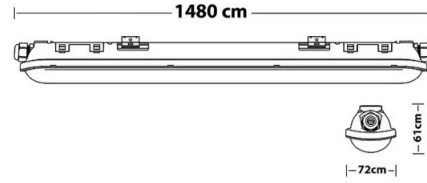

DIMENSIONS: