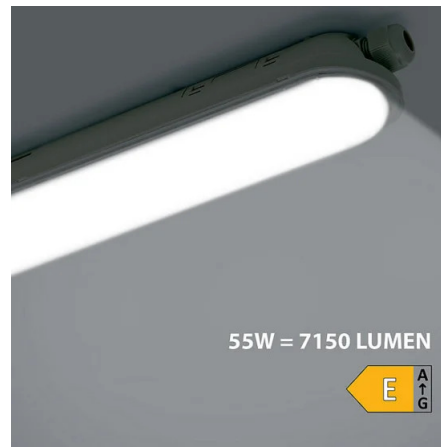

DIMENSIONS: