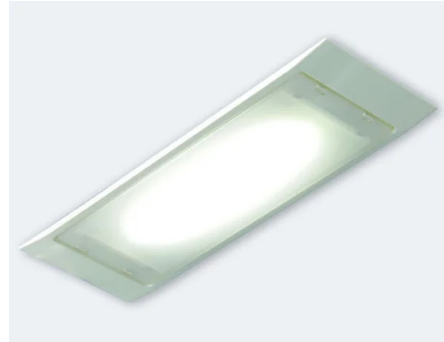

PACKING 	INNER pcs	MASTER pcs
Colour Box	6	24

TECHNICAL DATA

Power supply	220V AC
Power supply provided	YES
Type of power supply provided	INTERNAL DRIVER
How many batteries are used	2
Battery type	18650
Stack technology	LITHIUM-ION
Rated voltage (V)	7,4
Battery capacity (mAh)	1500
Batteries provided	(INCLUDED)
Power battery (Wh)	11.1
Battery class	9
Battery/battery weight (kg)	0.088
Maximum autonomy (h)	2
Lighting source	2835 SMD LED
Lighting power (W)	max 3.5
Lumen	140
Light colour	6500K
Light beam	DIFFUSE
Beam angle (°)	120°
Switch	NO
IP Protection	IP65
Mechanical strength (IK)	IK08
Insulation class	II
Country of origin	CHINA
Material	PLASTIC + PC
Standards	UN3481
Warranty	2 YEARS
Width (mm)	300
Depth (mm)	100
Height (mm)	30
Net weight (Kg)	0.346

DESCRIPTION

LED emergency lamp, fixed, 140 lumens, battery life: 2 hours. Elegant: its contemporary and simple design matches all homes; at just 32mm thick, it is extra thin and goes unnoticed; it can be surface-mounted (it is so thin that it does not require a flush-mounting box) on a wall or ceiling; the supplied springs allow for flush-mounting in a false ceiling. Certified to EN60598-2-22, it is a true emergency light; it can be used both in emergency mode (always on, the light will remain on in the event of a power outage) and in emergency mode (normally off, the light will only come on in the event of a power outage). IP65, it is waterproof and can therefore be installed both indoors and outdoors; it is perfect for the living room, bedroom, hallway, garage; but also in a bar or restaurant. Equipped with SMD LEDs, it generates 3.5W of power (140 lumens); light color: 6500K; it mounts a Li-Ion battery for a total of 7.4V 1500mAh; body in hyper-resistant polycarbonate (IK08).

SUPER SLIM

ONLY
32 MM