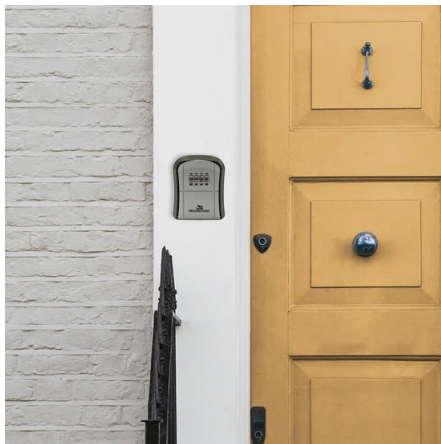

PERFETTO PER / PERFECT FOR:

COME IMPOSTARE IL CODICE / HOW TO SET THE CODE

1. Dial the original code 0000 to open the key lock box

2. Push the RESET lever to B

3. Set your favorite combination and push the lever to A

4. Close key lock box and try your new combination

SICUREZZA / SAFETY