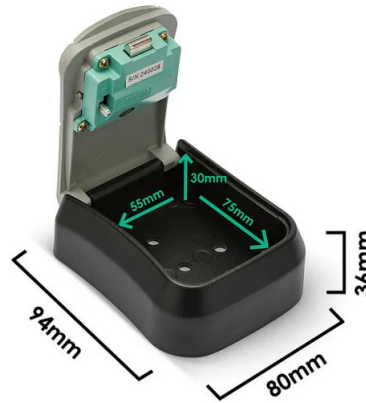

PERFETTO PER / PERFECT FOR: