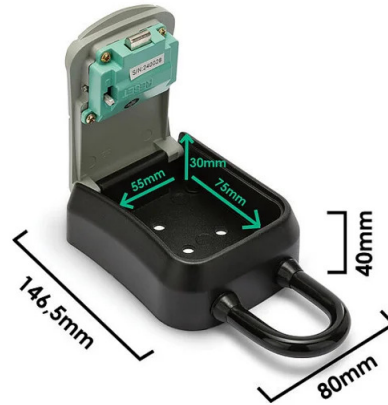

PERFETTO PER / PERFECT FOR:

COME IMPOSTARE IL CODICE / HOW TO SET THE CODE