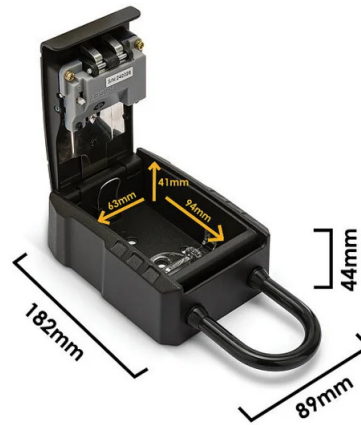

PERFETTO PER / PERFECT FOR: