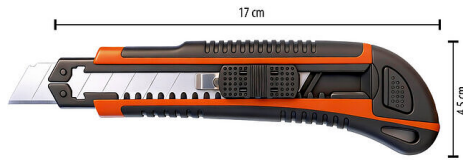

PACKING 	INNER  pcs	MASTER  pcs
Display	30	120

TECHNICAL DATA

Name	IG322
Color	ORANGE
Material	STEEL
Warranty	2 YEARS
Width (mm)	170
Depth (mm)	45
Height (mm)	20
Net weight (Kg)	0.099

DESCRIPTION

Professional Quality: Wide 9.7mm blade for easy deep cutting, with zinc alloy structure and non-slip rubber handle, comfortable and waterproof. Excellent Design: Retractable sharp blade cutter and 3 preloaded blades in each cutter. Easy Replacement and Quick Release: Self-loading quick blade change mechanism. Ideal for general and precision cutting For cutting materials such as boxes, cardboard, drywall, rope, vinyl, leather, flooring and wood or for art projects. Keep the reliable retractable blade cutter Ironguard Always on hand for all your projects. Ideal for everyday use, such as opening boxes or making arts and crafts, as well as for special projects, such as cutting wallpaper, drywall, vinyl, and other durable materials.

LOGISTICS DATA

Packing type	Display
Pack length (mm)	160
Pack width (mm)	235
Pack height (mm)	175
Packed product weight (kg)	0.106
Inner width (cm)	25
Inner length (cm)	23
Inner height (cm)	18
Quantity in inner	30
Gross weight inner (kg)	3.200
ITF INNER	18003910140216
Master length (cm)	34
Master width (cm)	25
Master height (cm)	37
Quantity in master	120
Master gross weight (kg)	13.200
ITF MASTER	28003910140213
How many pieces on 80x120 pallet (pz)	3600
INTRASTAT Code	82119300

**LAMA AMPIA CON STRUTTURA
IN LEGA DA 9,7 mm**

9.7mm wide blade with alloy frame

**MANICO ANTISCIVOLO IN GOMMA,
COMODO E RESISTENTE ALL'ACQUA**

Non-slip rubber handle, comfortable and water-resistant

**MECCANISMO DI RICAMBIO RAPIDO
DELLA LAMA A CARICAMENTO
AUTOMATICO**

*Quick blade replacement mechanism
with automatic loading*

Cartone

Pelle

ADATTO PER TAGLIARE QUALSIASI TIPO DI MATERIALE
Suitable for cutting any type of material

Legno

Cartongesso