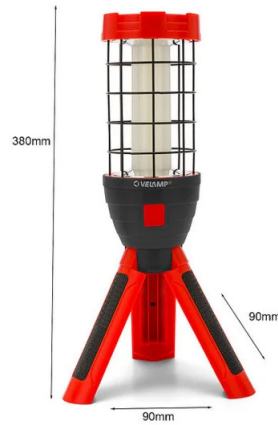

**800
LUMEN**

HOW TO RECHARGE?