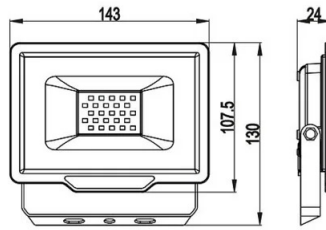

## TECHNICAL DATA

Power supply	220V AC
Power supply provided	YES
Type of power supply provided	INTERNAL DRIVER
Lighting source	2835 SMD LED
Lighting power (W)	20
Electricity consumption (W)	20
Lumen	1600
IRC	>80
Light beam	DIFFUSE
Beam angle (°)	120°
LED lifespan (hours)	25.000
Material	ALUMINIUM
Number of on-off cycles	15000
Power cord length (cm)	15
Cable section	H05VV-F 3G1.0mm2
Switch	NO
Accessories included	Cable 15 cm VDE
IP Protection	IP65
Insulation class	I
Energy class	F
Light colour	4000K
Dimmability	NOT DIMMABLE
Lamp included	(INCLUDED)
Code eprel	691964
Link db eprel	<a href="http://eprel.ec.europa.eu/qr/691964">http://eprel.ec.europa.eu/qr/691964</a>
Warranty	2 YEARS
Width (mm)	140
Depth (mm)	100
Height (mm)	45
Net weight (Kg)	0.260
Eprel card	<a href="https://eprel.ec.europa.eu/fiches/lightsources/Fiche_691964_EN.pdf">https://eprel.ec.europa.eu/fiches/lightsources/Fiche_691964_EN.pdf</a>

## LOGISTICS DATA

<b>Packing type</b>	Colour Box
<b>Pack length (mm)</b>	50
<b>Pack width (mm)</b>	140
<b>Pack height (mm)</b>	90
<b>Packed product weight (kg)</b>	13.200
<b>Inner width (cm)</b>	30
<b>Inner length (cm)</b>	28
<b>Inner height (cm)</b>	19
<b>Quantity in inner</b>	10
<b>Gross weight inner (kg)</b>	3.200
<b>ITF INNER</b>	18003910106922
<b>Master length (cm)</b>	29
<b>Master width (cm)</b>	30
<b>Master height (cm)</b>	39
<b>Quantity in master</b>	40
<b>Master gross weight (kg)</b>	13.200
<b>ITF MASTER</b>	28003910106929
<b>How many pieces on 80x120 pallet (pz)</b>	1280
<b>INTRASTAT Code</b>	94054110
<b>DEEE</b>	0.06
<b>ECOLOGIC SCALES 2025</b>	MLUMI020000
<b>Country of origin</b>	CHINA