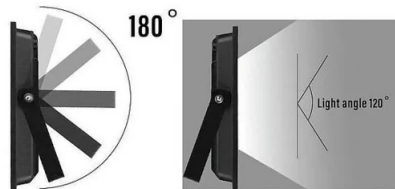

advanced radiator, safe to use
25000 hours of service life