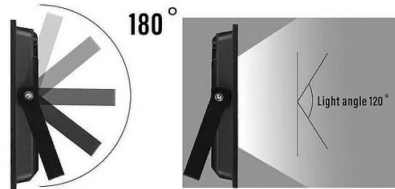

advanced radiator, safe to use
25000 hours of service life