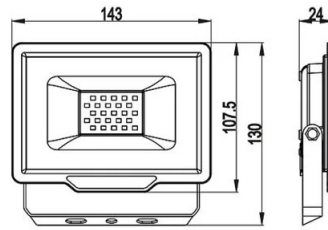

20W

6500K
COLD LIGHT

PACKING	INNER	MASTER
/	pcs	pcs
Colour Box	10	40

TECHNICAL DATA

Power supply	220V AC
Power supply provided	YES
Type of power supply provided	INTERNAL DRIVER
Lighting source	2835 SMD LED
Lighting power (W)	20
Electricity consumption (W)	20
Lumen	1600
IRC	>80
Light beam	DIFFUSE
Beam angle (°)	120°
LED lifespan (hours)	25.000
Material	ALUMINIUM
Number of on-off cycles	15000
Power cord length (cm)	15
Cable section	H05VV-F 3G1.0mm2
Switch	NO
Accessories included	Cable 15 cm VDE
IP Protection	IP65
Insulation class	I
Energy class	F
Light colour	6500K
Dimmability	NOT DIMMABLE
Lamp included	(INCLUDED)
Energy Label	https://www.velamp.com/energylabels2021/IS745-5-6500K.jpg
Code eprel	691975
Link db eprel	http://eprel.ec.europa.eu/qr/691975
Warranty	2 YEARS
Width (mm)	140
Depth (mm)	100
Height (mm)	45
Net weight (Kg)	0.260
Eprel card	https://eprel.ec.europa.eu/fiches/lightsources/Fiche_691975_EN.pdf

LOGISTICS DATA

Packing type	Colour Box
Pack length (mm)	50
Pack width (mm)	140
Pack height (mm)	90
Packed product weight (kg)	13.100
Inner width (cm)	29
Inner length (cm)	28
Inner height (cm)	19
Quantity in inner	10
Gross weight inner (kg)	3.180
ITF INNER	18003910106984
Master length (cm)	30
Master width (cm)	29
Master height (cm)	39
Quantity in master	40
Master gross weight (kg)	13.100
ITF MASTER	28003910106981
How many pieces on 80x120 pallet (pz)	960
INTRASTAT Code	94054110
DEEE	0.06
ECOLOGIC SCALES 2025	MLUMI020000
Country of origin	CHINA