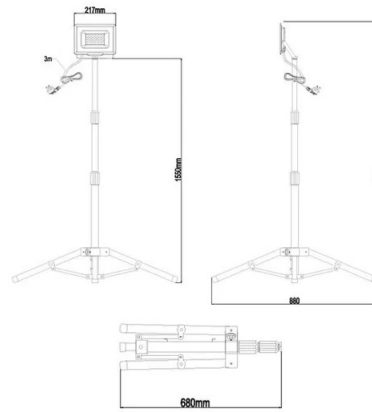

EASY TO CARRY

OPEN MOUNTED

COMPACT

SCHUKO
220/240V
50W

3m

ADVANCED RADIATOR, SAFE TO USE
25000 HOURS OF SERVICE LIFE