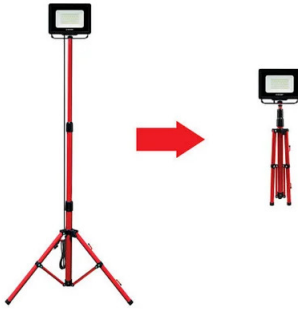

EASY TO CARRY

OPEN MOUNTED

COMPACT