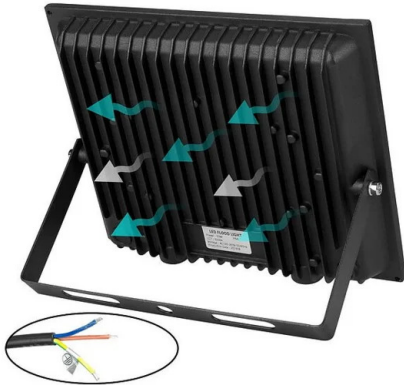

advanced radiator, safe to use
25000 hours of service life