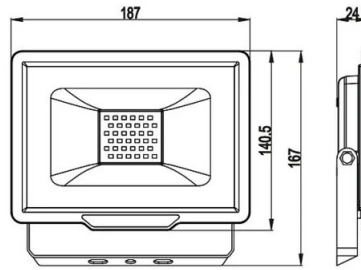

## TECHNICAL DATA

Power supply	220V AC
Power supply provided	YES
Type of power supply provided	INTERNAL DRIVER
Lighting source	2835 SMD LED
Lighting power (W)	30
Electricity consumption (W)	30
Lumen	2550
IRC	>80
Light beam	DIFFUSE
Beam angle (°)	120°
LED lifespan (hours)	25.000
Material	ALUMINIUM
Number of on-off cycles	15000
Power cord length (cm)	15
Cable section	H05VV-F 3G1.0mm2
Switch	NO
Accessories included	Cable 15 cm VDE
IP Protection	IP65
Insulation class	I
Energy class	F
Light colour	6500K
Dimmability	NOT DIMMABLE
Lamp included	(INCLUDED)
Energy Label	<a href="https://www.velamp.com/energylabels2021/IS755-5-6500K.jpg">https://www.velamp.com/energylabels2021/IS755-5-6500K.jpg</a>
Code eprel	691992
Link db eprel	<a href="http://eprel.ec.europa.eu/qr/691992">http://eprel.ec.europa.eu/qr/691992</a>
Warranty	2 YEARS
Width (mm)	150
Depth (mm)	38
Height (mm)	100
Net weight (Kg)	0.391
Eprel card	<a href="https://eprel.ec.europa.eu/fiches/lightsources/Fiche_691992_EN.pdf">https://eprel.ec.europa.eu/fiches/lightsources/Fiche_691992_EN.pdf</a>

## LOGISTICS DATA

<b>Packing type</b>	Colour Box
<b>Pack length (mm)</b>	40
<b>Pack width (mm)</b>	160
<b>Pack height (mm)</b>	150
<b>Packed product weight (kg)</b>	14.140
<b>Inner width (cm)</b>	22
<b>Inner length (cm)</b>	19
<b>Inner height (cm)</b>	22
<b>Quantity in inner</b>	8
<b>Gross weight inner (kg)</b>	3.530
<b>ITF INNER</b>	18003910107035
<b>Master length (cm)</b>	37
<b>Master width (cm)</b>	22
<b>Master height (cm)</b>	45
<b>Quantity in master</b>	32
<b>Master gross weight (kg)</b>	14.140
<b>ITF MASTER</b>	28003910107032
<b>INTRASTAT Code</b>	94054110
<b>DEEE</b>	0.06
<b>ECOLOGIC SCALES 2025</b>	MLUMI020000
<b>Country of origin</b>	CHINA