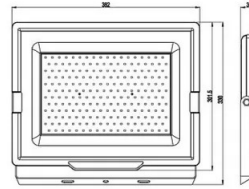

PACKING ☐ / ☑	INNER ☐ pcs	MASTER ☐ pcs
Colour Box	4	4

200W
6500K COLD LIGHT
6500K
CE
IP65
NOT DIMMABLE
6500K
TÜV
TUV Rheinland Group
CLASSE I
F

TECHNICAL DATA

Power supply	220V AC
Power supply provided	YES
Type of power supply provided	INTERNAL DRIVER
Lighting source	2835 SMD LED
Lighting power (W)	200
Electricity consumption (W)	200
Lumen	17000
IRC	>80
Light beam	DIFFUSE
Beam angle (°)	120°
LED lifespan (hours)	25.000
Material	ALUMINIUM
Power cord length (cm)	30
Cable section	H05VV-F 3G1.0mm2
Switch	NO
Accessories included	Cable 15 cm VDE
IP Protection	IP65
Insulation class	I
Energy class	F
Light colour	6500K
Dimmability	NOT DIMMABLE
Lamp included	(INCLUDED)
Energy Label	https://www.velamp.com/energylabels2021/IS786.jpg
Code eprel	676855
Link db eprel	http://eprel.ec.europa.eu/qr/676855
Warranty	2 YEARS
Width (mm)	362
Depth (mm)	304
Height (mm)	59
Net weight (Kg)	4.534
Eprel card	https://eprel.ec.europa.eu/fiches/lightsources/Fiche_676855_EN.pdf

LOGISTICS DATA

Packing type	Colour Box
Pack length (mm)	355
Pack width (mm)	415
Pack height (mm)	110
Packed product weight (kg)	10.300
Inner width (cm)	23
Quantity in inner	4
ITF INNER	18003910104591
Master length (cm)	43
Master width (cm)	23
Master height (cm)	38
Quantity in master	4
Master gross weight (kg)	10.300
How many pieces on 80x120 pallet (pz)	192
INTRASTAT Code	94054110
DEEE	0.71
ECOLOGIC SCALES 2025	MLUMI030000
Country of origin	CHINA