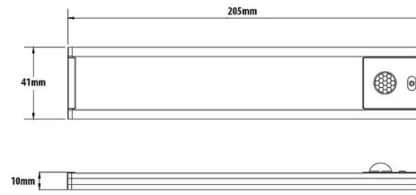

PACKING	INNER	MASTER
	pcs	pcs
Blister	6	24

TECHNICAL DATA

Name	LACTEA
Power supply	AC/DC
Power supply provided	NO
Battery type	OTHER
Stack technology	LI-PO
Rated voltage (V)	3.7
Battery capacity (mAh)	850
Batteries provided	(INCLUDED)
Power battery (Wh)	3.145
Battery class	9
Accessible battery	NO
Battery/battery weight (kg)	0.018
Charging time (h)	3
Maximum autonomy (h)	4
Lighting source	SMD LED
Lighting power (W)	1
Lumen	100
Light colour	3000K / 4000K / 6500K
Light beam	DIFFUSE
LED lifespan (hours)	20.000
Detection angle (°)	120°
Detector operation time	25 SECONDS
Extendable	NO
Power cord length (cm)	29
Switch	YES
Functions	ON / OFF + DIMMER
IP Protection	IP20
Insulation class	III
Dimmability	DIMMABLE
Color	LIGHT GREY
Country of origin	CHINA
Material	PLASTIC + ALUMINIUM
Standards	UN3481
Warranty	2 YEARS
Width (mm)	210
Depth (mm)	40
Height (mm)	10
Net weight (Kg)	0.088

LOGISTICS DATA

Packing type	Blister
Pack length (mm)	15
Pack width (mm)	150
Pack height (mm)	315
Packed product weight (kg)	0.187
Inner width (cm)	28
Inner length (cm)	33
Inner height (cm)	18
Quantity in inner	6
Gross weight inner (kg)	1.300
ITF INNER	18003910115047
Master length (cm)	35
Master width (cm)	28
Master height (cm)	38
Quantity in master	24
Master gross weight (kg)	5.900
ITF MASTER	28003910115044
How many pieces on 80x120 pallet (pz)	864
INTRASTAT Code	85395200
DEEE	0.02
ECOLOGIC SCALES 2025	MLUMI010000
Country of origin	CHINA