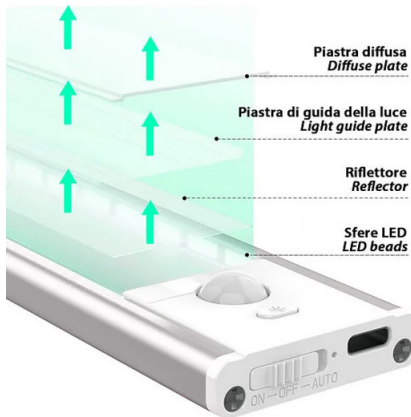

SCEGLIERE IL COLORE PREFERITO: CALDO / NATURALE / FREDDO
CHOOSE YOUR PREFERRED COLOUR: WARM / NATURAL / COLD