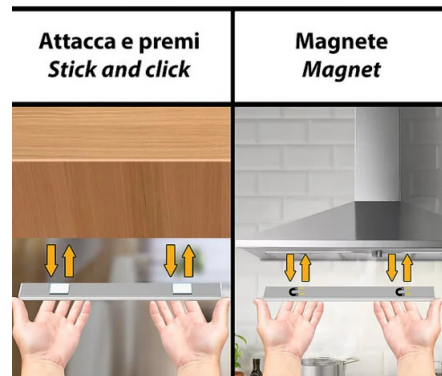

DESCRIPTION

Two operating modes: With the convenient selector you can choose between 1) Always ON: in this case the light will always be on. 2) AUTO: the light will automatically turn on for 25 seconds as soon as you enter the room or open the closet door. Easy to install: You can attach it with wall plugs (not included), but the easiest way is to stick the self-adhesive metal strip provided to the desired surface: the lamp will attach to it with the built-in magnet! This way, you can easily attach and detach it for recharging! Very bright: it's a lamp in every sense of the word. It uses the latest-generation SMD LEDs and offers 100 lumens (1W) of brightness. The light is dimmable. You can choose between warm light (3000K), natural light (4000K), and cold light (6500K), so you no longer have to choose between comfort and functionality! The opalized diffuser provides glare-free light. Rechargeable: It charges via the provided USB cable. You can connect it to your phone charger, a PC, a power bank... It works for 4 hours in continuous mode (ON). 850mAh lithium polymer battery included. Installs anywhere: This lamp is ideal for the bedroom, bathroom, wardrobe, hallway, workshop, cellar, garage, stairwell and other places.... IP20 suitable for indoor use only.

SCEGLIERE IL COLORE PREFERITO: CALDO / NATURALE / FREDDO
CHOOSE YOUR PREFERRED COLOUR: WARM / NATURAL / COLD

**FACILE INSTALLAZIONE
EASY INSTALLATION**

**3 MODALITÀ DI IMPOSTAZIONE
3 SETTING MODE**