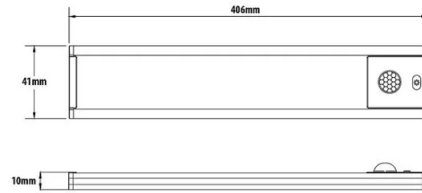

## TECHNICAL DATA

Name	LACTEA XL
Power supply	AC/DC
Power supply provided	NO
Battery type	OTHER
Stack technology	LI-PO
Rated voltage (V)	3.7
Battery capacity (mAh)	1500
Batteries provided	(INCLUDED)
Power battery (Wh)	5.55
Battery class	9
Accessible battery	NO
Battery/battery weight (kg)	0.028
Charging time (h)	3
Maximum autonomy (h)	4
Lighting source	SMD LED
Lighting power (W)	2
Lumen	150
Light colour	3000K / 4000K / 6500K
Light beam	DIFFUSE
LED lifespan (hours)	20.000
Detection angle (°)	120°
Detector operation time	25 SECONDS
Extendable	NO
Power cord length (cm)	29
Switch	YES
Functions	ON / OFF + DIMMER
IP Protection	IP20
Insulation class	III
Dimmability	DIMMABLE
Color	LIGHT GREY
Country of origin	CHINA
Material	PLASTIC + ALUMINIUM
Standards	UN3481
Warranty	2 YEARS
Width (mm)	405
Depth (mm)	40
Height (mm)	10
Net weight (Kg)	0.163

## LOGISTICS DATA

Packing type	Blister
Pack length (mm)	15
Pack width (mm)	120
Pack height (mm)	475
Packed product weight (kg)	0.281
Inner width (cm)	27
Inner length (cm)	49
Inner height (cm)	14
Quantity in inner	6
Gross weight inner (kg)	1.900
ITF INNER	18003910115054
Master length (cm)	51
Master width (cm)	27
Master height (cm)	31
Quantity in master	24
Master gross weight (kg)	8.400
ITF MASTER	28003910115051
How many pieces on 80x120 pallet (pz)	864
INTRASTAT Code	85395200
DEEE	0.02
ECOLOGIC SCALES 2025	MLUMI010000
Country of origin	CHINA