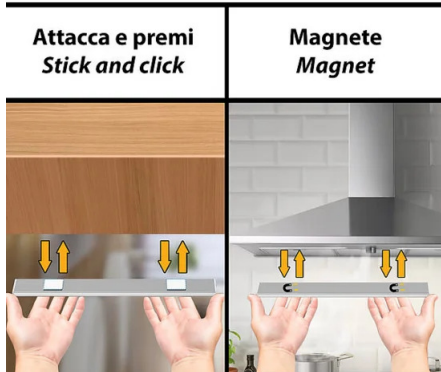

FACILE INSTALLAZIONE EASY INSTALLATION