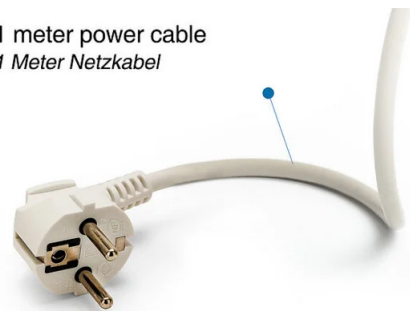

German standard multisocket
Mehrfachsteckdose nach deutschem Standard

Compatible countries:
Kompatible Länder:

PACKING 	INNER  pcs	MASTER  pcs
Plastic hanger	10	50

TECHNICAL DATA

Power supply	220V AC
Power supply provided	NO
Power cord length (cm)	100
Cable section	H05VV-F 3G1.0mm2
Switch	NO
Plug	Type E / F - 2 pin (EU Hybrid)
Main socket	Schuko (type F - CEE 7/4)
Number of sockets	4
Maximum load	3500W
Children protection	CHILDREN PROTECION
Country of origin	CHINA
Material	PLASTIC - OTHER
Warranty	2 YEARS
Width (mm)	205
Depth (mm)	50
Height (mm)	40
Net weight (Kg)	0.242

DESCRIPTION

Simple power strip, 4 16A sockets (2P+T) and standard Schuko plug. Cable: 1 meter, H05VV-F 3G1.0mm². Power strip equipped with child protection: prevents foreign objects from being introduced into the live socket. CE certified. Power 3680W at 230V~. No indicator lights, ideal for bedrooms. Convenient for covering household electrical connection needs.

Compatible plugs
kompatible Stecker

1 meter power cable
1 Meter Netzkabel

THICK COPPER POWER CORD FOR MORE SAFETY
Velamp uses real copper wires that guarantee good electrical conductivity and excellent heat dispersion. The PVC sheath is ultra resistant

DICKES KUPFERNETZKABEL FÜR MEHR SICHERHEIT
Velamp verwendet echte Kupferdrähte, diese garantieren gute elektrische Leitfähigkeit und ausgezeichnete Wärmeverteilung. Der PVC-Mantel ist extrem widerstandsfähig