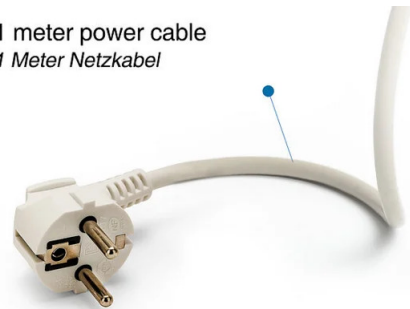

## TECHNICAL DATA

Power supply	220V AC
Power supply provided	NO
Power cord length (cm)	100
Cable section	H05VV-F 3G1.0mm2
Switch	YES
Plug	Type E / F - 2 pin (EU Hybrid)
Main socket	Schuko (type F - CEE 7/4)
Number of sockets	4
Maximum load	3500W
Children protection	CHILDREN PROTECION
Country of origin	CHINA
Material	PLASTIC - OTHER
Warranty	2 YEARS
Width (mm)	235
Depth (mm)	50
Height (mm)	40
Net weight (Kg)	0.258

## DESCRIPTION

Simple power strip, 4 16A sockets (2P+T) and standard Schuko plug. Cable: 1 meter, H05VV-F 3G1.0mm<sup>2</sup>. Power strip with child protection: prevents foreign objects from being inserted into the live socket. With illuminated switch. CE certified. Power 3680W at 230V~. Convenient for covering home electrical connection needs.

Compatible plugs  
kompatible Stecker

1 meter power cable  
1 Meter Netzkabel

Standard-German multisocket  
Steckdosenleiste nach deutschem Standard

4 Plugs/Steckdosen:  
- 4 standard schuko  
- 4 Standard-Schuko-Steckdosen

**THICK COPPER POWER CORD FOR MORE SAFETY**

Velamp uses real copper wires that guarantee good electrical conductivity and excellent heat dispersion. The PVC sheath is ultra resistant

**DICKES KUPFERNETZKABEL FÜR MEHR SICHERHEIT**