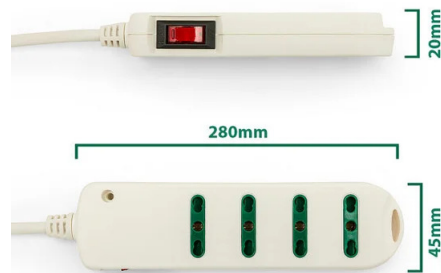

CAVI DI RAME SPESSI, PER UNA SICUREZZA PERFETTA