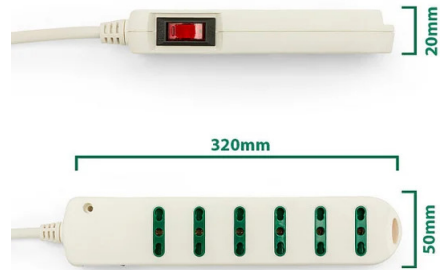

CAVI DI RAME SPESSI, PER UNA SICUREZZA PERFETTA