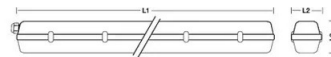

Codice Prod. Item code Code Codigo Code	Lunghezza L1 Length Longueur Lungitud Länge	Larghezza L2 Width Largeur Ancho Breite	Altezza L3 Height Hauteur Altura Höhe
NEPF118	665 mm	60 mm	62 mm
NEPF218	665 mm	110 mm	62 mm
NEPF136	1275 mm	60 mm	62 mm
NEPF236	1275 mm	110 mm	62 mm
NEPF158	1575 mm	60 mm	62 mm
NEPF258	1575 mm	110 mm	62 mm