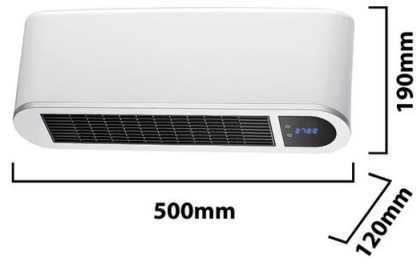

PACKING	INNER	MASTER
/	pcs	pcs
Colour box	1	6

TECHNICAL DATA

Name	PR190
Power supply	220V AC
Power supply provided	YES
Type of power supply provided	POWER CABLE
Electricity consumption (W)	2000
Power cord length (cm)	140
Cable section	H05VV-F 2X1.0
Switch	YES
Functions	HOT + FAN
Absorption (A)	8.3
Plug	CEE 7/17
Power adjustment (W)	1000W/2000W
Timer	NO
Fuse required	YES
Auto reset thermostat	YES
Volume of hot air generated (m³h)	58
Heating area (m²)	20
Operating temperature (°C)	-10°C + 50°C
IP Protection	IP22
Insulation class	II
Color	WHITE
Country of origin	CHINA
Material	PLASTIC - OTHER
Warranty	2 YEARS
Width (mm)	500
Depth (mm)	105
Height (mm)	170
Net weight (Kg)	1.844

DESCRIPTION

2000W wall-mounted ceramic fan heater. Equipped with a digital display, remote control, and 24-hour and weekly timer. Adjustable thermostat with 2 power levels: minimum power 1000W and maximum power 2000W. It also has a fan function, making it convenient even in the summer! It features IPX2 splash protection, making it ideal for use in bathrooms. Designed with Ceramic Technology (PTC), which offers greater efficiency and safety thanks to its ability to automatically adjust output power based on temperature increases. Furthermore, heat is quickly distributed to the desired point. Capable of efficiently heating 20 m2. SAFETY: This heater is equipped with overheat protection that automatically shuts off the appliance in the event of overheating. For example, due to a total or partial blockage of the vents. Multifunction: thermostat, 24-hour timer, weekly timer, window sensor with automatic shut-off.

LOGISTICS DATA

Packing type	Colour box
Pack length (mm)	140
Pack width (mm)	550
Pack height (mm)	210
Packed product weight (kg)	2.102
Inner length (cm)	57
Quantity in inner	1
Gross weight inner (kg)	13.400
ITF INNER	18003910114521
Quantity in master	6
How many pieces on 80x120 pallet (pz)	60
INTRASTAT Code	85162991
DEEE	0.58
ECOLOGIC SCALES 2025	MCHAE010000
Country of origin	CHINA