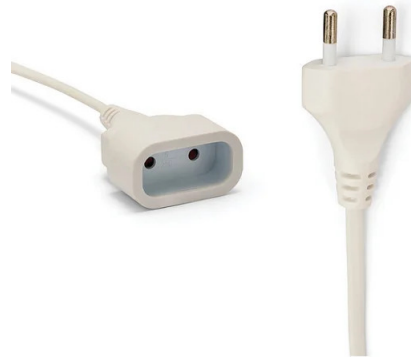

Pays compatibles
Paesi compatibili - Compatibles countries
Paises compatibles - Paises compatibles