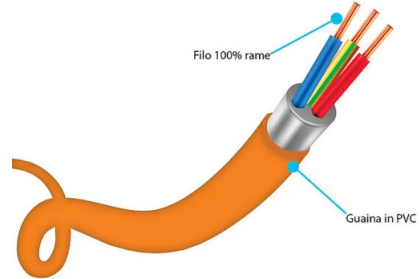

CAVI DI RAME SPESSI, PER UNA SICUREZZA PERFETTA