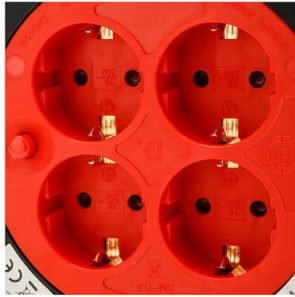

PACKING 	INNER pcs	MASTER pcs
Bulk	1	1

TECHNICAL DATA

Power supply	220V AC
Cable section	H05VV-F 3G1.5mm2
Cable length (meters)	25
Plug	Type E / F - 2 pin (EU Hybrid)
Main socket	4 x Schuko (type F - CEE 7/4)
Number of sockets	4
Coiled cable (W)	1100
Uncoiled cable (W)	3200
IP Protection	IP20
Children protection	CHILDREN PROTECION
Country of origin	CHINA
Material	PLASTIC + METAL
Warranty	2 YEARS
Width (mm)	220
Depth (mm)	160
Height (mm)	320
Net weight (Kg)	3.614

DESCRIPTION

Ideal for DIY and home use. 25m cable, PVC H05VV-F 3G 1.5mm². Safety protector: disconnects the power when the power exceeds the range limit. With thermal cutout and rotary rewind handle. Maximum power: 1100W when rolled up, 3200W when unrolled. Schuko standard sockets and plugs: type E plugs and sockets. All sockets are equipped with child safety - prevents foreign objects from being introduced into the live socket. GS certified and IP20. Cable reel intended for use in countries that use the German electrical standard: Germany, Austria, Scandinavia, the Balkans, Spain, Portugal, and the Netherlands.

German standard multisocket
Mehrfachsteckdose nach deutschem Standard

Compatible countries:
Kompatible Länder:

THICK COPPER POWER CORD FOR MORE SAFETY

Velamp uses real copper wires that guarantee good electrical conductivity and excellent heat dispersion. The PVC sheath is ultra resistant

DICKES KUPFERNETZKABEL FÜR MEHR SICHERHEIT

Velamp verwendet echte Kupferdrähte, diese garantieren gute elektrische Leitfähigkeit und ausgezeichnete Wärmeverteilung. Der PVC-Mantel ist extrem widerstandsfähig