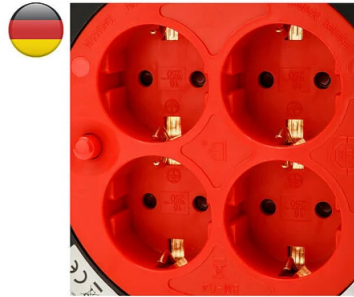

PACKING	INNER	MASTER
 / 	 pcs	 pcs
Bulk	1	1

TECHNICAL DATA

Power supply	220V AC
Cable section	H05VV-F 3G1.5mm2
Cable length (meters)	40
Plug	Type E / F - 2 pin (EU Hybrid)
Main socket	4 x Schuko (type F - CEE 7/4)
Number of sockets	4
Coiled cable (W)	1100
Uncoiled cable (W)	3200
IP Protection	IP20
Children protection	CHILDREN PROTECION
Country of origin	CHINA
Material	PLASTIC + METAL
Warranty	2 YEARS
Width (mm)	270
Depth (mm)	170
Height (mm)	360
Net weight (Kg)	5.511

DESCRIPTION

Ideal for DIY and home use. 40m cable, PVC H05VV-F 3G 1.5 mm². Safety protector: disconnects the power when the power exceeds the range limit. With thermal cutout and rotary rewind handle. Maximum power: 1100W when rolled up, 3200W when unrolled. Schuko standard sockets and plugs: type E plugs and sockets. All sockets are equipped with child safety - prevents foreign objects from being introduced into the live socket. GS certified and IP20. Cable reel intended for use in countries that use the German electrical standard: Germany, Austria, Scandinavia, the Balkans, Spain, Portugal, and the Netherlands.

German standard multisocket
Mehrfachsteckdose nach deutschem Standard

Compatible countries: 
Kompatible Länder:

THICK COPPER POWER CORD FOR MORE SAFETY

Velamp uses real copper wires that guarantee good electrical conductivity and excellent heat dispersion. The PVC sheath is ultra resistant

DICKES KUPFERNETZKABEL FÜR MEHR SICHERHEIT

Velamp verwendet echte Kupferdrähte, diese garantieren gute elektrische Leitfähigkeit und ausgezeichnete Wärmeverteilung. Der PVC-Mantel ist extrem widerstandsfähig