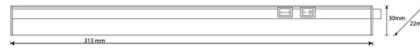

PACKING	INNER	MASTER
/	pcs	pcs
Colour box	10	30

TECHNICAL DATA

Name	DURANDAL
Power supply	220V AC
Power supply provided	YES
Type of power supply provided	POWER CABLE
Lighting source	2835 SMD LED
Electricity consumption (W)	4
Starting time	<0,5 SEC
Lumen	450
IRC	≥80
Light beam	DIFFUSE
LED lifespan (hours)	30000
Material	PLASTIC - PC
Maximum connections	120W
Extendable	YES
Power cord length (cm)	120
Color	WHITE
Switch	YES
Functions	ON / OFF
IP Protection	IP20
Insulation class	II
Light colour	3000K / 4000K / 6500K
Dimmability	DIMMABLE
Lamp included	YES
Product container (energy class)	E
Plug	Type C/EF - 2 pin (Europlug/FR-DE Hybrid WITHOUT EARTH)
Container product (registered form code)	4W_LJB_2835_54PCS_27S2P
Energy Label	https://www.velamp.com/energylabels2021/RS4-4CCT.jpg
Link db eprel	http://eprel.ec.europa.eu/qr/2417125
Warranty	2 YEARS
Width (mm)	320
Depth (mm)	30
Height (mm)	30
Net weight (Kg)	0.190
Handbook	https://www.velamp.com/manuali/RS4-4CCT_manuale.pdf
Eprel card	https://eprel.ec.europa.eu/fiches/lightsources/Fiche_2417125_EN.pdf

LOGISTICS DATA

Packing type	Colour box
Pack length (mm)	80
Pack width (mm)	350
Pack height (mm)	30
Packed product weight (kg)	8.300
Inner width (cm)	35
Inner length (cm)	35
Inner height (cm)	10
Quantity in inner	10
Gross weight inner (kg)	2.600
ITF INNER	18003910116990
Master length (cm)	37
Master width (cm)	35
Master height (cm)	32
Quantity in master	30
Master gross weight (kg)	8.300
ITF MASTER	28003910116997
How many pieces on 80x120 pallet (pz)	900
INTRASTAT Code	94051140
DEEE	0.04