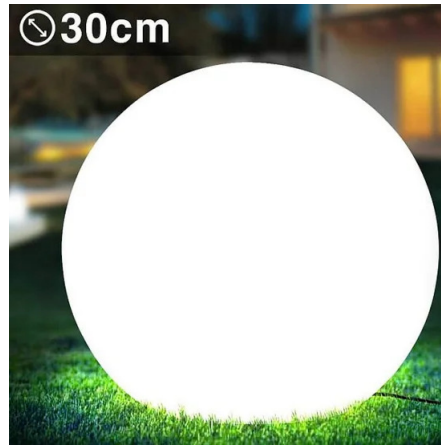

SL528 / SL532

1. ON
5. OFF
2. PLAY / PAUSE: la lampada cambierà automaticamente 7 colori. Premere nuovamente il tasto per selezionare il colore preferito.
6. COLOR: selezione di un colore fisso, 8 colori statici: bianco caldo, rosso, verde, blu, giallo, viola, ciano, rosa, RGB cambio automatico
3. MINUS
4. DOWN
7. PLUS
8. UP