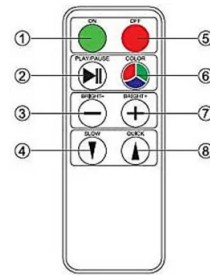

DESCRIPTION

Solar-powered LED light sphere: turns on and off by itself; simply leave it in the garden: it will automatically turn on in the dark and turn off to recharge during the day; simply leave it in a sunny spot. Equipped with RGB LEDs, it will give you a warm white light (3000K) ideal for outdoor use; but it also offers you a choice of 7 colors to entertain your guests, selectable via the included remote control (red, green, blue, yellow, purple, cyan, pink). 30 lumens. You can use it outdoors (IP66) or indoors; battery life up to 6 hours (with a full solar charge); no special installation required; completely wireless. Simple, puristic design that complements both modern and classic living styles: The 30cm white sphere is a classic in lighting design; solid, sturdy construction. Versatile in use, for example in the garden, on the terrace, in the conservatory, in the living area, at trade fairs and exhibitions, in the shop window and much more; it can be installed as a single luminaire or in groups.

LOGISTICS DATA

Packing type	Colour Box
Pack length (mm)	300
Pack width (mm)	310
Pack height (mm)	300
Packed product weight (kg)	1.072
Inner length (cm)	64
Inner height (cm)	31
Quantity in inner	2
Gross weight inner (kg)	3.420
ITF INNER	18003910106786
Quantity in master	2
How many pieces on 80x120 pallet (pz)	30
INTRASTAT Code	94055000
DEEE	0.11
ECOLOGIC SCALES 2025	MLUMI030000
Country of origin	CHINA

SL528 / SL532

- 1. ON
- 5. OFF
- 2. PLAY / PAUSE: la lampada cambierà automaticamente 7 colori. Premere nuovamente il tasto per selezionare il colore preferito.
- 6. COLOR: selezione di un colore fisso, 8 colori statici: bianco caldo, rosso, verde, blu, giallo, viola, ciano, rosa, RGB cambio automatico
- 3. MINUS
- 4. DOWN
- 7. PLUS
- 8. UP