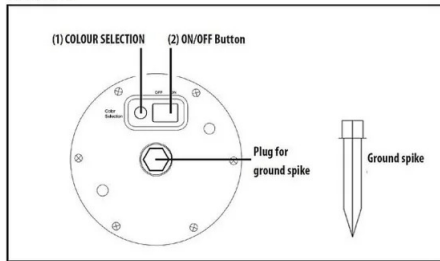

SL528 / SL532

1. ON
5. OFF
2. PLAY / PAUSE: la lampada cambierà automaticamente 7 colori. Premere nuovamente il tasto per selezionare il colore preferito.
6. COLOR: selezione di un colore fisso, 8 colori statici: bianco caldo, rosso, verde, blu, giallo, viola, ciano, rosa, RGB cambio automatico
3. MINUS
4. DOWN
7. PLUS
8. UP