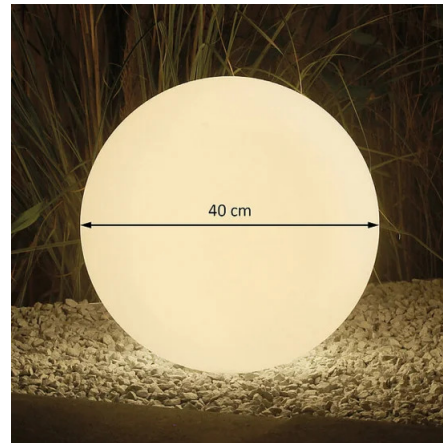

Solar Charging

Solar Charging