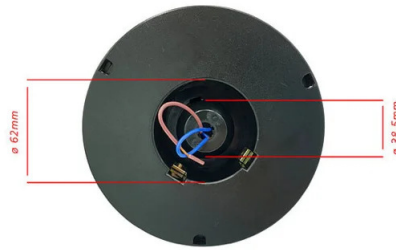

## TECHNICAL DATA

Power supply	220V AC
Power supply provided	NO
Lighting source	E27 BULB
Lighting power (W)	Max 40
Light beam	DIFFUSE
Lamp included	(NOT INCLUDED)
Attachment	E27
Beam angle (°)	360°
IP Protection	IP44
Insulation class	II
Color	OPAL
Country of origin	CHINA
Material	PLASTIC - PMMA
Warranty	2 YEARS
Width (mm)	200
Depth (mm)	200
Height (mm)	200
Net weight (Kg)	0.301

## LOGISTICS DATA

ITF MASTER	28003910106264
How many pieces on 80x120 pallet (pz)	192
INTRASTAT Code	94051140
DEEE	0.06
ECOLOGIC SCALES 2025	MLUMI020000
Country of origin	CHINA

Codice Prodotto Item code Code Codigo Code	Dimensioni Dimensions / Dimensions / Dimensions / Größe				
	A	B	C	D	E
SPH200	200 mm	95 mm	91 mm	15 mm	2 mm
SPH205	200 mm	95 mm	91 mm	15 mm	2 mm
SPH208	200 mm	95 mm	91 mm	15 mm	2 mm
SPH250	250 mm	120 mm	112 mm	13 mm	3 mm
SPH255	250 mm	120 mm	112 mm	13 mm	3 mm
SPH258	250 mm	120 mm	112 mm	13 mm	3 mm
SPH300	300 mm	140 mm	130 mm	15 mm	3 mm
SPH305	300 mm	140 mm	130 mm	15 mm	3 mm
SPH308	300 mm	140 mm	130 mm	15 mm	3 mm
SPH307	300 mm	140 mm	130 mm	15 mm	3 mm
SPH400	400 mm	150 mm	140 mm	15 mm	5 mm
SPH405	400 mm	150 mm	140 mm	15 mm	5 mm
SPH408	400 mm	150 mm	140 mm <td 15 mm	5 mm	

*Base dimensions:*

*Suitable for poles ø 60mm*

**1 Choose your globe diameter:**

**2 Choose the colour of your globe:**

**3 Choose installation:**

**on pole:**  
 choose the pole length: 0.2m / 1m / 1.3m / 2m / 2.4 m  
 SPH142 base