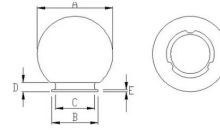

## TECHNICAL DATA

Power supply	220V AC
Power supply provided	NO
Lighting source	E27 BULB
Lighting power (W)	Max 40
Light beam	DIFFUSE
Lamp included	(NOT INCLUDED)
Attachment	E27
Beam angle (°)	360°
IP Protection	IP44
Insulation class	II
Color	OPAL
Country of origin	CHINA
Material	PLASTIC - PMMA
Warranty	2 YEARS
Width (mm)	200
Depth (mm)	200
Height (mm)	200
Net weight (Kg)	0.301

## LOGISTICS DATA

Packing type	Polybag
Pack length (mm)	200
Pack width (mm)	200
Pack height (mm)	200
Packed product weight (kg)	0.310
Inner length (cm)	43
Inner height (cm)	41
Quantity in inner	8
Gross weight inner (kg)	2.400
ITF INNER	18003910106267
Quantity in master	8

## LOGISTICS DATA

ITF MASTER	28003910106264
How many pieces on 80x120 pallet (pz)	192
INTRASTAT Code	94051140
DEEE	0.06
ECOLOGIC SCALES 2025	MLUMI020000
Country of origin	CHINA

Codice Prodotto Item code Code Codigo Code	Dimensioni Dimensions / Dimensions / Dimensions / Größe				
	A	B	C	D	E
SPH200	200 mm	95 mm	91 mm	15 mm	2 mm
SPH205	200 mm	95 mm	91 mm	15 mm	2 mm
SPH208	200 mm	95 mm	91 mm	15 mm	2 mm
SPH250	250 mm	120 mm	112 mm	13 mm	3 mm
SPH255	250 mm	120 mm	112 mm	13 mm	3 mm
SPH258	250 mm	120 mm	112 mm	13 mm	3 mm
SPH300	300 mm	140 mm	130 mm	15 mm	3 mm
SPH305	300 mm	140 mm	130 mm	15 mm	3 mm
SPH308	300 mm	140 mm	130 mm	15 mm	3 mm
SPH307	300 mm	140 mm	130 mm	15 mm	3 mm
SPH400	400 mm	150 mm	140 mm	15 mm	5 mm
SPH405	400 mm	150 mm	140 mm	15 mm	5 mm
SPH408	400 mm	150 mm	140 mm <td 15 mm	5 mm	

*Base dimensions:*

*Suitable for poles ø 60mm*

**1 Choose your globe diameter:**

**2 Choose the colour of your globe:**

**3 Choose installation:**

**on pole:**  
 choose the pole length: 0.2m / 1m / 1.3m / 2m / 2.4 m  
 SPH142 base