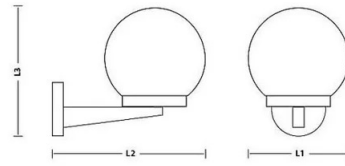

PACKING 	INNER 	MASTER
Polybag	6 pcs	6 pcs

TECHNICAL DATA

Power supply	220V AC
Power supply provided	NO
Lighting source	E27 BULB
Lighting power (W)	Max 40
Light beam	DIFFUSE
Lamp included	(NOT INCLUDED)
Attachment	E27
Beam angle (°)	360°
IP Protection	IP44
Insulation class	II
Color	OPAL
Country of origin	CHINA
Material	PLASTIC - PMMA
Warranty	2 YEARS
Width (mm)	265
Depth (mm)	200
Height (mm)	245
Net weight (Kg)	0.385

DESCRIPTION

IP44 outdoor sphere, diameter 200 mm. Compatible with LED bulbs up to 40W; E27 socket; bulb not included; 360° diffusion. Material: PMMA; PMMA is a polymer that is highly resistant to both impact and the passage of time. It connects directly to the mains voltage. Length: 265mm.

LOGISTICS DATA

Packing type	Polybag
Pack length (mm)	210
Pack width (mm)	290
Pack height (mm)	290
Packed product weight (kg)	0.395
Inner length (cm)	60
Inner height (cm)	27
Quantity in inner	6
Gross weight inner (kg)	2.310
ITF INNER	18003910106441
Quantity in master	6
ITF MASTER	28003910106448

LOGISTICS DATA

How many pieces on 80x120 pallet (pz)	120
INTRASTAT Code	94051140
DEEE	0.06
ECOLOGIC SCALES 2025	MLUMI020000
Country of origin	CHINA

Codice Prodotto	Lunghezza L1	Larghezza L2	Altezza L3
Item code	Length	Width	Height
Code	Longueur	Largeur	Hauteur
Código	Lungitud	Ancho	Altura
Code	Länge	Breite	Höhe
SPH202P	200 mm	265 mm	245 mm
SPH206P	200 mm	265 mm	245 mm
SPH209P	200 mm	265 mm	245 mm