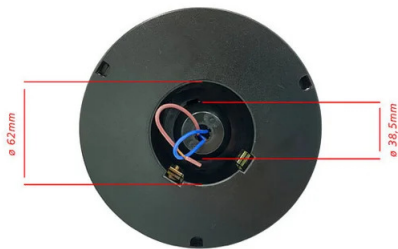

Base dimensions:

Suitable for poles ø 60mm

1 Choose your globe diameter:
ø 200 mm   ø 250 mm   ø 300 mm   ø 400 mm

2 Choose the colour of your globe:
transparent   white   frosted white   smoked

3 Choose installation:
on pole: choose the pole length: 0,5m / 1m / 1,5m / 2m / 2,4 m
If you want to install 2 globes: you must use the SPH182 connector
If you want to install 3 globes: you must use the SPH183 connector
on wall:
on stand: