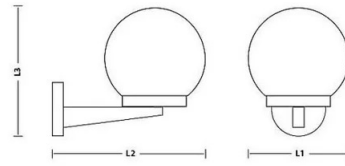

PACKING 	INNER 	MASTER
Polybag	6	6

TECHNICAL DATA

Power supply	220V AC
Power supply provided	NO
Lighting source	E27 BULB
Lighting power (W)	Max 40
Light beam	DIFFUSE
Lamp included	(NOT INCLUDED)
Attachment	E27
Beam angle (°)	360°
IP Protection	IP44
Insulation class	II
Color	TRANSPARENT
Country of origin	CHINA
Material	PLASTIC - PMMA
Warranty	2 YEARS
Width (mm)	265
Depth (mm)	200
Height (mm)	245
Net weight (Kg)	0.400

DESCRIPTION

IP44 outdoor sphere, diameter 200 mm. Compatible with LED bulbs up to 40W; E27 socket; bulb not included; 360° diffusion. Material: PMMA; PMMA is a polymer that is highly resistant to both impact and the passage of time. It connects directly to the mains voltage. Length: 265mm.

LOGISTICS DATA

Packing type	Polybag
Pack length (mm)	210
Pack width (mm)	275
Pack height (mm)	210
Packed product weight (kg)	0.587
Inner length (cm)	61
Inner height (cm)	25
Quantity in inner	6
Gross weight inner (kg)	2.410
ITF INNER	18003910106458
Quantity in master	6
ITF MASTER	28003910106455

LOGISTICS DATA

How many pieces on 80x120 pallet (pz)	144
INTRASTAT Code	94051140
DEEE	0.06
ECOLOGIC SCALES 2025	MLUMI020000
Country of origin	CHINA

Codice Prodotto Item code Code Codigo Code	Lunghezza L1 Length Longueur Längitud Länge	Larghezza L2 Width Largeur Ancho Breite	Altezza L3 Height Hauteur Altura Höhe
SPH202P	200 mm	265 mm	245 mm
SPH206P	200 mm	265 mm	245 mm
SPH209P	200 mm	265 mm	245 mm