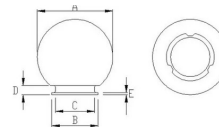

LOGISTICS DATA

Packing type	Colour box
Pack length (mm)	210
Pack width (mm)	210
Pack height (mm)	220
Packed product weight (kg)	0.458
Inner length (cm)	44
Inner height (cm)	46
Quantity in inner	8
Gross weight inner (kg)	4.600

2 Choose the colour of your globe:
 transparent white frosted white smoked

3 Choose installation:

on pole:
 choose the pole length: 0.5m / 1m / 1.5m / 2m / 2.4 m **SPH142 base**

if you want to install 2 globes:
 you must use the **SPH183 connector** 200 / 250 / 300mm **SPH180** for globes 200 / 250 / 300mm OR **SPH182** for globes 400mm

on stand:
 Short base: **SPH140** OR Long base: **SPH142**

Codice Prodotto Item code Code Codigo Code	Dimensioni Dimensions / Dimensiones / Dimension / Größe				
	A	B	C	D	E
SPH200	200 mm	95 mm	91 mm	15 mm	2 mm
SPH205	200 mm	95 mm	91 mm	15 mm	2 mm
SPH208	200 mm	95 mm	91 mm	15 mm	2 mm
SPH250	250 mm	120 mm	112 mm	13 mm	3 mm
SPH255	250 mm	120 mm	112 mm	13 mm	3 mm
SPH258	250 mm	120 mm	112 mm	13 mm	3 mm
SPH300	300 mm	140 mm	130 mm	15 mm	3 mm
SPH305	300 mm	140 mm	130 mm	15 mm	3 mm
SPH308	300 mm	140 mm	130 mm	15 mm	3 mm
SPH307	300 mm	140 mm	130 mm	15 mm	3 mm
SPH400	400 mm	150 mm	140 mm	15 mm	5 mm
SPH405	400 mm	150 mm	140 mm	15 mm	5 mm
SPH408	400 mm	150 mm	140 mm	15 mm	5 mm

Base dimensions:

Suitable for poles ø 60mm