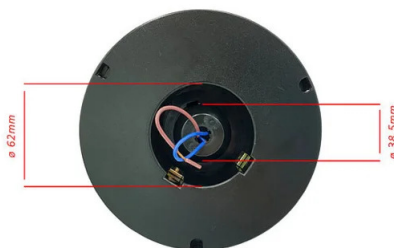

2 Choose the colour of your globe:
 transparent white frosted white smoked

3 Choose installation:

on pole:
 choose the pole length: 0.5m / 1m / 1.5m / 2m / 2.4 m **SPH142 base**

if you want to install 2 globes:
 you must use the **SPH183 connector** 200 / 250 / 300mm **SPH180** for globes 200 / 250 / 300mm OR **SPH182** for globes 400mm

if you want to install 3 globes:
 you must use the **SPH183 connector** 200 / 250 / 300mm **SPH180** for globes 200 / 250 / 300mm OR **SPH182** for globes 400mm

on wall:
SPH180 for globes 200 / 250 / 300mm OR **SPH182** for globes 400mm

on stand:
 Short base: **SPH140** OR Long base: **SPH142**

Codice Prodotto Item code Code Codigo Code	Dimensioni Dimensions / Dimensiones / Dimension / Größe				
	A	B	C	D	E
SPH200	200 mm	95 mm	91 mm	15 mm	2 mm
SPH205	200 mm	95 mm	91 mm	15 mm	2 mm
SPH208	200 mm	95 mm	91 mm	15 mm	2 mm
SPH250	250 mm	120 mm	112 mm	13 mm	3 mm
SPH255	250 mm	120 mm	112 mm	13 mm	3 mm
SPH258	250 mm	120 mm	112 mm	13 mm	3 mm
SPH300	300 mm	140 mm	130 mm	15 mm	3 mm
SPH305	300 mm	140 mm	130 mm	15 mm	3 mm
SPH308	300 mm	140 mm	130 mm	15 mm	3 mm
SPH307	300 mm	140 mm	130 mm	15 mm	3 mm
SPH400	400 mm	150 mm	140 mm	15 mm	5 mm
SPH405	400 mm	150 mm	140 mm	15 mm	5 mm
SPH408	400 mm	150 mm	140 mm	15 mm	5 mm

Base dimensions:

Suitable for poles ø 60mm