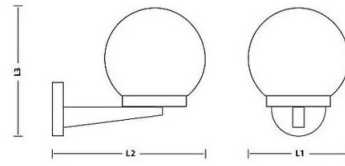

## TECHNICAL DATA

Power supply	220V AC
Power supply provided	NO
Lighting source	E27 BULB
Lighting power (W)	Max 40
Light beam	DIFFUSE
Lamp included	(NOT INCLUDED)
Attachment	E27
Beam angle (°)	360°
IP Protection	IP44
Insulation class	II
Color	SMOKED
Country of origin	CHINA
Material	PLASTIC - PMMA
Warranty	2 YEARS
Width (mm)	265
Depth (mm)	200
Height (mm)	245
Net weight (Kg)	0.382

## DESCRIPTION

IP44 outdoor wall light, with 200 mm diameter sphere. Compatible with LED bulbs up to 40W; E27 socket; bulb not included; 360° diffusion. Material: PMMA; PMMA is a polymer that is highly resistant to both impact and the passage of time. It connects directly to the mains voltage. Velamp is an Italian company that stands behind its products: beware of imitations.

## LOGISTICS DATA

Packing type	Polybag
Pack length (mm)	210
Pack width (mm)	290
Pack height (mm)	210
Packed product weight (kg)	0.577
Inner length (cm)	61
Inner height (cm)	25
Quantity in inner	6
Gross weight inner (kg)	3.100
ITF INNER	18003910107745
Quantity in master	6

## LOGISTICS DATA

How many pieces on 80x120 pallet (pz)	120
INTRASTAT Code	94051140
DEEE	0.06
ECOLOGIC SCALES 2025	MLUMI020000
Country of origin	CHINA

Codice Prodotto	Lunghezza L1	Larghezza L2	Altezza L3
Item code	Length	Width	Height
Code	Longueur	Largeur	Hauteur
Código	Lungitud	Ancho	Altura
Code	Länge	Breite	Höhe
<b>SPH202P</b>	200 mm	265 mm	245 mm
<b>SPH206P</b>	200 mm	265 mm	245 mm
<b>SPH209P</b>	200 mm	265 mm	245 mm