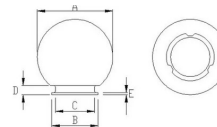

## LOGISTICS DATA

Packing type	Colour box
Pack length (mm)	260
Pack width (mm)	260
Pack height (mm)	270
Packed product weight (kg)	0.673
Inner length (cm)	55
Inner height (cm)	55
Quantity in inner	4
Gross weight inner (kg)	3.500
ITF INNER	18003910115733
Quantity in master	4

**2 Choose the colour of your globe:**

**3 Choose installation:**

**on pole:**

Choose the pole length: 0.5m / 1m / 1.5m / 2m / 2.4 m

If you want to install 2 globes you must use the **SPH150** connector 200 / 250 / 300mm OR **SPH152** for globes 400mm

If you want to install 3 globes you must use the **SPH150** connector 200 / 250 / 300mm OR **SPH152** for globes 400mm

**on wall:**

**SPH150** for globes 200 / 250 / 300mm OR **SPH152** for globes 400mm

**on stand:**

Short base: **SPH140** OR Long base: **SPH142**

*Base dimensions:*

Codice Prodotto Item code Code Codigo Code	Dimensioni Dimensions / Dimensiones / Dimension / Größe				
	A	B	C	D	E
SPH200	200 mm	95 mm	91 mm	15 mm	2 mm
SPH205	200 mm	95 mm	91 mm	15 mm	2 mm
SPH208	200 mm	95 mm	91 mm	15 mm	2 mm
SPH250	250 mm	120 mm	112 mm	13 mm	3 mm
SPH255	250 mm	120 mm	112 mm	13 mm	3 mm
SPH258	250 mm	120 mm	112 mm	13 mm	3 mm
SPH300	300 mm	140 mm	130 mm	15 mm	3 mm
SPH305	300 mm	140 mm	130 mm	15 mm	3 mm
SPH308	300 mm	140 mm	130 mm	15 mm	3 mm
SPH307	300 mm	140 mm	130 mm	15 mm	3 mm
SPH400	400 mm	150 mm	140 mm	15 mm	5 mm
SPH405	400 mm	150 mm	140 mm	15 mm	5 mm
SPH408	400 mm	150 mm	140 mm	15 mm	5 mm