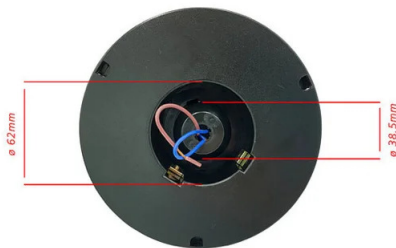

## DESCRIPTION

IP44 outdoor sphere, diameter 250 mm. Compatible with LED bulbs up to 60W; E27 socket; bulb not included; 360° diffusion. Material: PMMA; PMMA is a polymer that is highly resistant to both impact and the passage of time. It connects directly to the mains voltage. Velamp offers you many compatible accessories for assembling your garden spheres.

**2 Choose the colour of your globe:**

**3 Choose installation:**

**on pole:**

Choose the pole length: 0.5m / 1m / 1.5m / 2m / 2.4 m

If you want to install 2 globes you must use the **SPH150** connector 200 / 250 / 300mm OR **SPH152** for globes 400mm

If you want to install 3 globes you must use the **SPH150** connector 200 / 250 / 300mm OR **SPH152** for globes 400mm

**on wall:**

**SPH150** for globes 200 / 250 / 300mm OR **SPH152** for globes 400mm

**on stand:**

Short base: **SPH140** OR Long base: **SPH142**

*Base dimensions:*

Codice Prodotto Item code Code Codigo Code	Dimensioni Dimensions / Dimensiones / Dimension / Größe				
	A	B	C	D	E
SPH200	200 mm	95 mm	91 mm	15 mm	2 mm
SPH205	200 mm	95 mm	91 mm	15 mm	2 mm
SPH208	200 mm	95 mm	91 mm	15 mm	2 mm
SPH250	250 mm	120 mm	112 mm	13 mm	3 mm
SPH255	250 mm	120 mm	112 mm	13 mm	3 mm
SPH258	250 mm	120 mm	112 mm	13 mm	3 mm
SPH300	300 mm	140 mm	130 mm	15 mm	3 mm
SPH305	300 mm	140 mm	130 mm	15 mm	3 mm
SPH308	300 mm	140 mm	130 mm	15 mm	3 mm
SPH307	300 mm	140 mm	130 mm	15 mm	3 mm
SPH400	400 mm	150 mm	140 mm	15 mm	5 mm
SPH405	400 mm	150 mm	140 mm	15 mm	5 mm
SPH408	400 mm	150 mm	140 mm	15 mm	5 mm