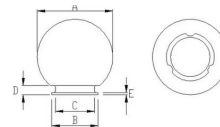

LOGISTICS DATA

Packing type	Polybag
Pack length (mm)	250
Pack width (mm)	250
Pack height (mm)	250
Packed product weight (kg)	0.442
Inner length (cm)	75
Inner height (cm)	52
Quantity in inner	6
Gross weight inner (kg)	2.590
ITF INNER	18003910106298
Quantity in master	6

LOGISTICS DATA

How many pieces on 80x120 pallet (pz)	72
INTRASTAT Code	94051140
DEEE	0.06
ECOLOGIC SCALES 2025	MLUMI020000
Country of origin	CHINA

Base dimensions:

Suitable for poles ø 60mm

1 Choose your globe diameter: ø 200 mm, ø 250 mm, ø 300 mm, ø 400 mm

2 Choose the colour of your globe: transparent, white, frosted white, smoked

3 Choose installation:

on pole: choose the pole length: 0.5m / 1m / 1.5m / 2m / 2.4 m

If you want to install 2 globes: you must use the SPH182 connector 200 / 250 / 300mm OR SPH182 for globes 400mm

Codice Prodotto Item code Code Codigo Code	Dimensioni				
	Dimensions / Dimensiones / Dimensions / Größe				
	A	B	C	D	E
SPH200	200 mm	95 mm	91 mm	15 mm	2 mm
SPH205	200 mm	95 mm	91 mm	15 mm	2 mm
SPH208	200 mm	95 mm	91 mm	15 mm	2 mm
SPH250	250 mm	120 mm	112 mm	13 mm	3 mm
SPH255	250 mm	120 mm	112 mm	13 mm	3 mm
SPH258	250 mm	120 mm	112 mm	13 mm	3 mm
SPH300	300 mm	140 mm	130 mm	15 mm	3 mm
SPH305	300 mm	140 mm	130 mm	15 mm	3 mm
SPH308	300 mm	140 mm	130 mm	15 mm	3 mm
SPH307	300 mm	140 mm	130 mm	15 mm	3 mm
SPH400	400 mm	150 mm	140 mm	15 mm	5 mm
SPH405	400 mm	150 mm	140 mm	15 mm	5 mm
SPH408	400 mm	150 mm	140 mm	15 mm	5 mm