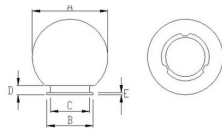

## LOGISTICS DATA

Packing type	Colour box
Pack length (mm)	260
Pack width (mm)	260
Pack height (mm)	270
Packed product weight (kg)	0.687
Inner length (cm)	56
Inner height (cm)	54
Quantity in inner	4
Gross weight inner (kg)	3.600
ITF INNER	18003910115740
Quantity in master	4

**2 Choose the colour of your globe:** transparent, white, frosted white, smoked

**3 Choose installation:**

**on pole:** choose the cable length: 0.5m / 1m / 1.5m / 2m / 2.4 m. **SPH162 base**

If you want to install 2 globes: **SPH182 connector** for globes 200 / 250 / 300mm OR **SPH122** for globes 400mm

**Base included** **E27**

Codice Prodotto Item code Code Codigo Code	Dimensioni / Dimensions / Dimensionen / Größe				
	A	B	C	D	E
SPH200	200 mm	95 mm	91 mm	15 mm	2 mm
SPH205	200 mm	95 mm	91 mm	15 mm	2 mm
SPH208	200 mm	95 mm	91 mm	15 mm	2 mm
SPH250	250 mm	120 mm	112 mm	13 mm	3 mm
SPH255	250 mm	120 mm	112 mm	13 mm	3 mm
SPH258	250 mm	120 mm	112 mm	13 mm	3 mm
SPH300	300 mm	140 mm	130 mm	15 mm	3 mm
SPH305	300 mm	140 mm	130 mm	15 mm	3 mm
SPH308	300 mm	140 mm	130 mm	15 mm	3 mm
SPH307	300 mm	140 mm	130 mm	15 mm	3 mm
SPH400	400 mm	150 mm	140 mm	15 mm	5 mm
SPH405	400 mm	150 mm	140 mm	15 mm	5 mm
SPH408	400 mm	150 mm	140 mm	15 mm	5 mm

**E27**

**Ø 25 cm**

**Base dimensions:**

**Suitable for poles Ø 60mm**