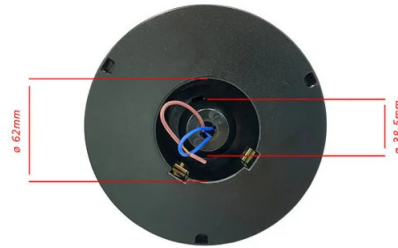

Base dimensions:

Suitable for poles $\varnothing$ 60mm

Codice Prodotto Item code Code Codigo Code	Dimensioni Dimensions / Dimensions / Dimensions / Größe				
	A	B	C	D	E
SPH200	200 mm	95 mm	91 mm	15 mm	2 mm
SPH205	200 mm	95 mm	91 mm	15 mm	2 mm
SPH208	200 mm	95 mm	91 mm	15 mm	2 mm
SPH250	250 mm	120 mm	112 mm	13 mm	3 mm
SPH255	250 mm	120 mm	112 mm	13 mm	3 mm
SPH258	250 mm	120 mm	112 mm	13 mm	3 mm
SPH300	300 mm	140 mm	130 mm	15 mm	3 mm
SPH305	300 mm	140 mm	130 mm	15 mm	3 mm
SPH308	300 mm	140 mm	130 mm	15 mm	3 mm
SPH307	300 mm	140 mm	130 mm	15 mm	3 mm
SPH400	400 mm	150 mm	140 mm	15 mm	5 mm
SPH405	400 mm	150 mm	140 mm	15 mm	5 mm
SPH408	400 mm	150 mm	140 mm	15 mm	5 mm