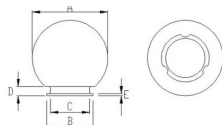

## LOGISTICS DATA

Packing type	Polybag
Pack length (mm)	250
Pack width (mm)	250
Pack height (mm)	250
Packed product weight (kg)	0.470
Inner length (cm)	75
Inner height (cm)	27
Quantity in inner	6
Gross weight inner (kg)	2.760
ITF INNER	18003910106304
Quantity in master	6

## LOGISTICS DATA

ITF MASTER	28003910106301
How many pieces on 80x120 pallet (pz)	72
INTRASTAT Code	94051140
DEEE	0.06
ECOLOGIC SCALES 2025	MLUMI020000
Country of origin	CHINA

Base dimensions:

Suitable for poles  $\varnothing$  60mm

Codice Prodotto Item code Code Codigo Code	Dimensioni Dimensions / Dimensions / Dimensions / Größe				
	A	B	C	D	E
SPH200	200 mm	95 mm	91 mm	15 mm	2 mm
SPH205	200 mm	95 mm	91 mm	15 mm	2 mm
SPH208	200 mm	95 mm	91 mm	15 mm	2 mm
SPH250	250 mm	120 mm	112 mm	13 mm	3 mm
SPH255	250 mm	120 mm	112 mm	13 mm	3 mm
SPH258	250 mm	120 mm	112 mm	13 mm	3 mm
SPH300	300 mm	140 mm	130 mm	15 mm	3 mm
SPH305	300 mm	140 mm	130 mm	15 mm	3 mm
SPH308	300 mm	140 mm	130 mm	15 mm	3 mm
SPH307	300 mm	140 mm	130 mm	15 mm	3 mm
SPH400	400 mm	150 mm	140 mm	15 mm	5 mm
SPH405	400 mm	150 mm	140 mm	15 mm	5 mm
SPH408	400 mm	150 mm	140 mm	15 mm	5 mm