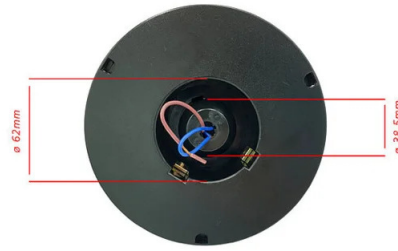

Base dimensions:

Suitable for poles $\varnothing$ 60mm