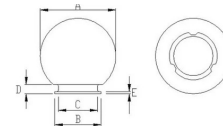

LOGISTICS DATA

Packing type	Polybag
Pack length (mm)	250
Pack width (mm)	250
Pack height (mm)	250
Packed product weight (kg)	0.460
Inner length (cm)	80
Inner height (cm)	55
Quantity in inner	6
Gross weight inner (kg)	6.200
ITF INNER	18003910106311
Quantity in master	6

LOGISTICS DATA

ITF MASTER	28003910106318
How many pieces on 80x120 pallet (pz)	72
INTRASTAT Code	94051140
DEEE	0.06
ECOLOGIC SCALES 2025	MLUMI020000
Country of origin	CHINA

Base dimensions:

Suitable for poles \varnothing 60mm

Codice Prodotto Item code Code Codigo Code	Dimensioni Dimensions / Dimensiones / Dimensions / Größe				
	A	B	C	D	E
SPH200	200 mm	95 mm	91 mm	15 mm	2 mm
SPH205	200 mm	95 mm	91 mm	15 mm	2 mm
SPH208	200 mm	95 mm	91 mm	15 mm	2 mm
SPH250	250 mm	120 mm	112 mm	13 mm	3 mm
SPH255	250 mm	120 mm	112 mm	13 mm	3 mm
SPH258	250 mm	120 mm	112 mm	13 mm	3 mm
SPH300	300 mm	140 mm	130 mm	15 mm	3 mm
SPH305	300 mm	140 mm	130 mm	15 mm	3 mm
SPH308	300 mm	140 mm	130 mm	15 mm	3 mm
SPH307	300 mm	140 mm	130 mm	15 mm	3 mm
SPH400	400 mm	150 mm	140 mm	15 mm	5 mm
SPH405	400 mm	150 mm	140 mm	15 mm	5 mm
SPH408	400 mm	150 mm	140 mm	15 mm	5 mm