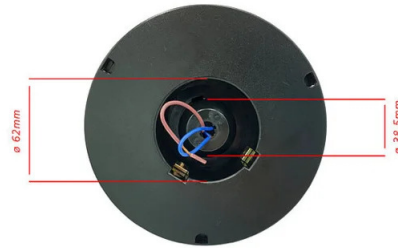

Base dimensions:

Suitable for poles $\varnothing$ 60mm