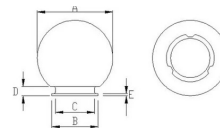

## LOGISTICS DATA

Packing type	Polybag
Pack length (mm)	300
Pack width (mm)	300
Pack height (mm)	300
Packed product weight (kg)	0.675
Inner length (cm)	63
Inner height (cm)	32
Quantity in inner	4
Gross weight inner (kg)	2.660
ITF INNER	18003910106335
Quantity in master	4

## LOGISTICS DATA

ITF MASTER	28003910106332
How many pieces on 80x120 pallet (pz)	40
INTRASTAT Code	94051140
DEEE	0.11
ECOLOGIC SCALES 2025	MLUMI030000
Country of origin	CHINA

Base dimensions:

Suitable for poles  $\varnothing$  60mm

Codice Prodotto Item code Code Codigo Code	Dimensioni Dimensions / Dimensiones / Dimensions / Größe				
	A	B	C	D	E
SPH200	200 mm	95 mm	91 mm	15 mm	2 mm
SPH205	200 mm	95 mm	91 mm	15 mm	2 mm
SPH208	200 mm	95 mm	91 mm	15 mm	2 mm
SPH250	250 mm	120 mm	112 mm	13 mm	3 mm
SPH255	250 mm	120 mm	112 mm	13 mm	3 mm
SPH258	250 mm	120 mm	112 mm	13 mm	3 mm
SPH300	300 mm	140 mm	130 mm	15 mm	3 mm
SPH305	300 mm	140 mm	130 mm	15 mm	3 mm
SPH308	300 mm	140 mm	130 mm	15 mm	3 mm
SPH307	300 mm	140 mm	130 mm	15 mm	3 mm
SPH400	400 mm	150 mm	140 mm	15 mm	5 mm
SPH405	400 mm	150 mm	140 mm	15 mm	5 mm
SPH408	400 mm	150 mm	140 mm	15 mm	5 mm

**1 Choose your globe diameter:**

**2 Choose the colour of your globe:**

**3 Choose installation:**

**on pole:**

choose the pole length: 0,8m / 1m / 1,2m / 2m / 2,4 m

If you want to install 2 globes: you must use the **SPH182 connector** for globes 200 / 250 / 300mm