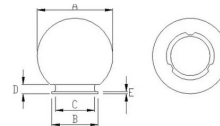

LOGISTICS DATA

Packing type	Polybag
Pack length (mm)	300
Pack width (mm)	300
Pack height (mm)	300
Packed product weight (kg)	0.636
Inner width (cm)	63
Inner length (cm)	61
Inner height (cm)	33
Quantity in inner	4
Gross weight inner (kg)	3.400
ITF INNER	18003910107226

LOGISTICS DATA

Master length (cm)	62
Master width (cm)	63
Master height (cm)	66
Quantity in master	4
Master gross weight (kg)	8.460
ITF MASTER	28003910107223
How many pieces on 80x120 pallet (pz)	40
INTRASTAT Code	94051140
DEEE	0.11
ECOLOGIC SCALES 2025	MLUMI030000
Country of origin	CHINA

Base dimensions:

Suitable for poles \varnothing 60mm

Codice Prodotto Item code Code Codigo Code	Dimensioni Dimensions / Dimensiones / Dimensions / Größe				
	A	B	C	D	E
SPH200	200 mm	95 mm	91 mm	15 mm	2 mm
SPH205	200 mm	95 mm	91 mm	15 mm	2 mm
SPH208	200 mm	95 mm	91 mm	15 mm	2 mm
SPH250	250 mm	120 mm	112 mm	13 mm	3 mm
SPH255	250 mm	120 mm	112 mm	13 mm	3 mm
SPH258	250 mm	120 mm	112 mm	13 mm	3 mm
SPH300	300 mm	140 mm	130 mm	15 mm	3 mm
SPH305	300 mm	140 mm	130 mm	15 mm	3 mm
SPH308	300 mm	140 mm	130 mm	15 mm	3 mm
SPH307	300 mm	140 mm	130 mm	15 mm	3 mm
SPH400	400 mm	150 mm	140 mm	15 mm	5 mm
SPH405	400 mm	150 mm	140 mm	15 mm	5 mm
SPH408	400 mm	150 mm	140 mm	15 mm	5 mm

1 Choose your globe diameter:

2 Choose the colour of your globe:

3 Choose installation:
on pole:
 choose the pole length: 0.8m / 1m / 1.2m / 2m / 2.4 m
 + SPH142 base
 If you want to install 2 globes:
 you must use the SPH182 connector 200 / 250 / 300mm OR SPH150 for globes 400mm OR SPH152 for globes 400mm
 If you want to install 3 globes:
 you must use the SPH183 connector 200 / 250 / 300mm OR SPH150 for globes 400mm OR SPH152 for globes 400mm
on wall:
 SPH150 for globes 200 / 250 / 300mm OR SPH152 for globes 400mm
on stand:
 Short base: SPH140 OR Long base: SPH142