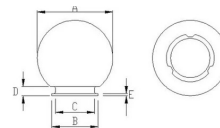

## LOGISTICS DATA

Packing type	Polybag
Pack length (mm)	300
Pack width (mm)	300
Pack height (mm)	300
Packed product weight (kg)	0.610
Inner length (cm)	63
Inner height (cm)	31
Quantity in inner	4
Gross weight inner (kg)	2.480
ITF INNER	18003910106342
Quantity in master	4

## LOGISTICS DATA

ITF MASTER	28003910106349
How many pieces on 80x120 pallet (pz)	48
INTRASTAT Code	94051140
DEEE	0.11
ECOLOGIC SCALES 2025	MLUMI030000
Country of origin	CHINA

Base dimensions:

Suitable for poles  $\varnothing$  60mm

Codice Prodotto Item code Code Codigo Code	Dimensioni Dimensions / Dimensiones / Dimensions / Größe				
	A	B	C	D	E
SPH200	200 mm	95 mm	91 mm	15 mm	2 mm
SPH205	200 mm	95 mm	91 mm	15 mm	2 mm
SPH208	200 mm	95 mm	91 mm	15 mm	2 mm
SPH250	250 mm	120 mm	112 mm	13 mm	3 mm
SPH255	250 mm	120 mm	112 mm	13 mm	3 mm
SPH258	250 mm	120 mm	112 mm	13 mm	3 mm
SPH300	300 mm	140 mm	130 mm	15 mm	3 mm
SPH305	300 mm	140 mm	130 mm	15 mm	3 mm
SPH308	300 mm	140 mm	130 mm	15 mm	3 mm
SPH307	300 mm	140 mm	130 mm	15 mm	3 mm
SPH400	400 mm	150 mm	140 mm	15 mm	5 mm
SPH405	400 mm	150 mm	140 mm	15 mm	5 mm
SPH408	400 mm	150 mm	140 mm	15 mm	5 mm