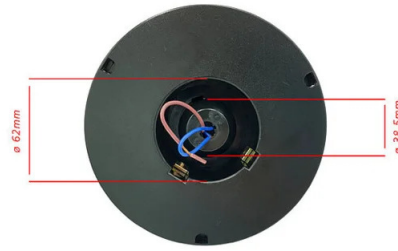

PACKING	INNER	MASTER
 / 	 pcs	 pcs
Polybag	2	2

TECHNICAL DATA

Power supply	220V AC
Power supply provided	NO
Lighting source	E27 BULB
Lighting power (W)	Max 100
Light beam	DIFFUSE
Lamp included	(NOT INCLUDED)
Attachment	E27
Beam angle (°)	360°
IP Protection	IP44
Insulation class	II
Color	OPAL
Country of origin	CHINA
Material	PLASTIC - PMMA
Warranty	2 YEARS
Width (mm)	400
Depth (mm)	400
Height (mm)	400
Net weight (Kg)	1.200

DESCRIPTION

IP44 outdoor sphere, diameter 400 mm. Compatible with LED bulbs up to 100W; E27 socket; bulb not included; 360° diffusion. Material: PMMA; PMMA is a polymer that is highly resistant to both impact and the passage of time. It connects directly to the mains voltage. Velamp is an Italian company that stands behind its products: beware of imitations.

LOGISTICS DATA

INTRASTAT Code	94051140
DEEE	0.21
ECOLOGIC SCALES 2025	MLUMI030000
Country of origin	CHINA

Base dimensions:

Suitable for poles \varnothing 60mm

Codice Prodotto Item code Code Codigo Code	Dimensioni Dimensions / Dimensiones / Dimensions / Größe				
	A	B	C	D	E
SPH200	200 mm	95 mm	91 mm	15 mm	2 mm
SPH205	200 mm	95 mm	91 mm	15 mm	2 mm
SPH208	200 mm	95 mm	91 mm	15 mm	2 mm
SPH250	250 mm	120 mm	112 mm	13 mm	3 mm
SPH255	250 mm	120 mm	112 mm	13 mm	3 mm
SPH258	250 mm	120 mm	112 mm	13 mm	3 mm
SPH300	300 mm	140 mm	130 mm	15 mm	3 mm
SPH305	300 mm	140 mm	130 mm	15 mm	3 mm
SPH308	300 mm	140 mm	130 mm	15 mm	3 mm
SPH307	300 mm	140 mm	130 mm	15 mm	3 mm
SPH400	400 mm	150 mm	140 mm	15 mm	5 mm
SPH405	400 mm	150 mm	140 mm	15 mm	5 mm
SPH408	400 mm	150 mm	140 mm	15 mm	5 mm

1 Choose your globe diameter:

2 Choose the colour of your globe:

3 Choose installation:

on pole:

choose the pole length: 0.2m / 1m / 1.3m / 2m / 2.4 m

If you want to install 2 globes:

you must use the **SPH183 connector** 200 / 250 / 300mm