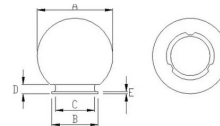

LOGISTICS DATA

Packing type	Polybag
Pack length (mm)	400
Pack width (mm)	400
Pack height (mm)	400
Packed product weight (kg)	1.300
Inner height (cm)	42
Quantity in inner	2
Gross weight inner (kg)	42.000
ITF INNER	18003910107233
Quantity in master	2
How many pieces on 80x120 pallet (pz)	18

LOGISTICS DATA

INTRASTAT Code	94051140
DEEE	0.21
ECOLOGIC SCALES 2025	MLUMI030000
Country of origin	CHINA

Base dimensions:

Suitable for poles \varnothing 60mm

Codice Prodotto Item code Code Codigo Code	Dimensioni Dimensions / Dimensiones / Dimensions / Größe				
	A	B	C	D	E
SPH200	200 mm	95 mm	91 mm	15 mm	2 mm
SPH205	200 mm	95 mm	91 mm	15 mm	2 mm
SPH208	200 mm	95 mm	91 mm	15 mm	2 mm
SPH250	250 mm	120 mm	112 mm	13 mm	3 mm
SPH255	250 mm	120 mm	112 mm	13 mm	3 mm
SPH258	250 mm	120 mm	112 mm	13 mm	3 mm
SPH300	300 mm	140 mm	130 mm	15 mm	3 mm
SPH305	300 mm	140 mm	130 mm	15 mm	3 mm
SPH308	300 mm	140 mm	130 mm	15 mm	3 mm
SPH307	300 mm	140 mm	130 mm	15 mm	3 mm
SPH400	400 mm	150 mm	140 mm	15 mm	5 mm
SPH405	400 mm	150 mm	140 mm	15 mm	5 mm
SPH408	400 mm	150 mm	140 mm	15 mm	5 mm

1 Choose your globe diameter:

2 Choose the colour of your globe:

3 Choose installation:

on pole:

choose the pole length: 0.2m / 1m / 1.3m / 2m / 2.4 m

If you want to install 2 globes:

you must use the **SPH183 connector** 200 / 250 / 300mm