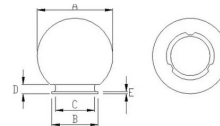

## LOGISTICS DATA

Packing type	Polybag
Pack length (mm)	400
Pack width (mm)	400
Pack height (mm)	400
Packed product weight (kg)	1.326
Inner length (cm)	81
Inner height (cm)	42
Quantity in inner	2
Gross weight inner (kg)	2.450
ITF INNER	18003910107257
Quantity in master	2

## LOGISTICS DATA

How many pieces on 80x120 pallet (pz)	24
INTRASTAT Code	94051140
DEEE	0.21
ECOLOGIC SCALES 2025	MLUMI030000
Country of origin	CHINA

Base dimensions:

Suitable for poles  $\varnothing$  60mm

Codice Prodotto Item code Code Codigo Code	Dimensioni Dimensions / Dimensiones / Dimensions / Größe				
	A	B	C	D	E
SPH200	200 mm	95 mm	91 mm	15 mm	2 mm
SPH205	200 mm	95 mm	91 mm	15 mm	2 mm
SPH208	200 mm	95 mm	91 mm	15 mm	2 mm
SPH250	250 mm	120 mm	112 mm	13 mm	3 mm
SPH255	250 mm	120 mm	112 mm	13 mm	3 mm
SPH258	250 mm	120 mm	112 mm	13 mm	3 mm
SPH300	300 mm	140 mm	130 mm	15 mm	3 mm
SPH305	300 mm	140 mm	130 mm	15 mm	3 mm
SPH308	300 mm	140 mm	130 mm	15 mm	3 mm
SPH307	300 mm	140 mm	130 mm	15 mm	3 mm
SPH400	400 mm	150 mm	140 mm	15 mm	5 mm
SPH405	400 mm	150 mm	140 mm	15 mm	5 mm
SPH408	400 mm	150 mm	140 mm	15 mm	5 mm