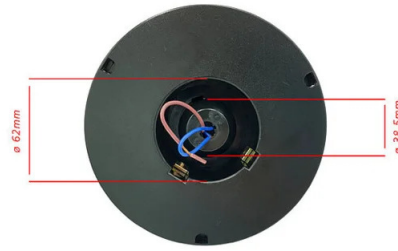

PACKING	INNER	MASTER
 / 	 pcs	 pcs
Polybag	2	2

TECHNICAL DATA

Power supply	220V AC
Power supply provided	NO
Lighting source	E27 BULB
Lighting power (W)	Max 100
Light beam	DIFFUSE
Lamp included	(NOT INCLUDED)
Attachment	E27
Beam angle (°)	360°
IP Protection	IP44
Insulation class	II
Color	SMOKED
Country of origin	CHINA
Material	PLASTIC - PMMA
Warranty	2 YEARS
Width (mm)	400
Depth (mm)	400
Height (mm)	400
Net weight (Kg)	1.235

DESCRIPTION

IP44 outdoor sphere, diameter 400 mm. Compatible with LED bulbs up to 100W; E27 socket; bulb not included; 360° diffusion. Material: PMMA; PMMA is a polymer that is highly resistant to both impact and the passage of time. It connects directly to the mains voltage. Velamp is an Italian company that stands behind its products: beware of imitations.

LOGISTICS DATA

Packing type	Polybag
Pack length (mm)	400
Pack width (mm)	400
Pack height (mm)	400
Packed product weight (kg)	1.335
Inner length (cm)	81
Inner height (cm)	42
Quantity in inner	2
Gross weight inner (kg)	2.450
ITF INNER	18003910107240
Quantity in master	2

LOGISTICS DATA

How many pieces on 80x120 pallet (pz)	18
INTRASTAT Code	94051140
DEEE	0.21
ECOLOGIC SCALES 2025	MLUMI030000
Country of origin	CHINA

Base dimensions:

Suitable for poles \varnothing 60mm

Codice Prodotto Item code Code Codigo Code	Dimensioni Dimensions / Dimensiones / Dimensions / Größe				
	A	B	C	D	E
SPH200	200 mm	95 mm	91 mm	15 mm	2 mm
SPH205	200 mm	95 mm	91 mm	15 mm	2 mm
SPH208	200 mm	95 mm	91 mm	15 mm	2 mm
SPH250	250 mm	120 mm	112 mm	13 mm	3 mm
SPH255	250 mm	120 mm	112 mm	13 mm	3 mm
SPH258	250 mm	120 mm	112 mm	13 mm	3 mm
SPH300	300 mm	140 mm	130 mm	15 mm	3 mm
SPH305	300 mm	140 mm	130 mm	15 mm	3 mm
SPH308	300 mm	140 mm	130 mm	15 mm	3 mm
SPH307	300 mm	140 mm	130 mm	15 mm	3 mm
SPH400	400 mm	150 mm	140 mm	15 mm	5 mm
SPH405	400 mm	150 mm	140 mm	15 mm	5 mm
SPH408	400 mm	150 mm	140 mm	15 mm	5 mm