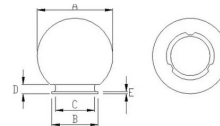

LOGISTICS DATA

Packing type	Polybag
Pack length (mm)	400
Pack width (mm)	400
Pack height (mm)	400
Packed product weight (kg)	1.335
Inner length (cm)	81
Inner height (cm)	42
Quantity in inner	2
Gross weight inner (kg)	2.450
ITF INNER	18003910107240
Quantity in master	2

LOGISTICS DATA

How many pieces on 80x120 pallet (pz)	18
INTRASTAT Code	94051140
DEEE	0.21
ECOLOGIC SCALES 2025	MLUMI030000
Country of origin	CHINA

Base dimensions:

Suitable for poles \varnothing 60mm

Codice Prodotto Item code Code Codigo Code	Dimensioni Dimensions / Dimensiones / Dimensions / Größe				
	A	B	C	D	E
SPH200	200 mm	95 mm	91 mm	15 mm	2 mm
SPH205	200 mm	95 mm	91 mm	15 mm	2 mm
SPH208	200 mm	95 mm	91 mm	15 mm	2 mm
SPH250	250 mm	120 mm	112 mm	13 mm	3 mm
SPH255	250 mm	120 mm	112 mm	13 mm	3 mm
SPH258	250 mm	120 mm	112 mm	13 mm	3 mm
SPH300	300 mm	140 mm	130 mm	15 mm	3 mm
SPH305	300 mm	140 mm	130 mm	15 mm	3 mm
SPH308	300 mm	140 mm	130 mm	15 mm	3 mm
SPH307	300 mm	140 mm	130 mm	15 mm	3 mm
SPH400	400 mm	150 mm	140 mm	15 mm	5 mm
SPH405	400 mm	150 mm	140 mm	15 mm	5 mm
SPH408	400 mm	150 mm	140 mm	15 mm	5 mm