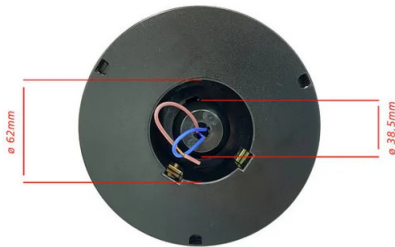

PACKING 	INNER pcs	MASTER pcs
Bulk	4	4

TECHNICAL DATA

Name	SPH960
Power supply	220V AC
Power supply provided	NO
Lighting source	E27 BULB
Lighting power (W)	Max 40
Lamp included	(NOT INCLUDED)
Attachment	E27
Switch	NO
IP Protection	IP44
Insulation class	II
Color	WHITE
Material	PLASTIC - PMMA
Warranty	2 YEARS
Width (mm)	220
Depth (mm)	220
Height (mm)	285

DESCRIPTION

Outdoor ampoule, garden globe IP44, dimensions: diameter 21.5 cm x 29.5 cm. Compatible with LED bulbs up to 40W; E27 socket; bulb not included; 360° diffusion. Material: PMMA; PMMA is a polymer that is highly resistant to both impact and the passage of time. It connects directly to the mains voltage. Velamp offers you many compatible accessories for assembling your garden spheres.

LOGISTICS DATA

Packing type	Bulk
Quantity in inner	4
ITF INNER	18003910140414
Quantity in master	4
INTRASTAT Code	94051140
DEEE	0.08

Base dimensions:

Suitable for poles ø 60mm

1 Choose your globe diameter: ø 200 mm, ø 300 mm, ø 400 mm

2 Choose the colour of your globe: transparent, white, frosted white, smoked

3 Choose installation:

on pole: choose the pole length: 0.5m / 1m / 1.5m / 2m / 2.4 m. **SPH162 base**

If you want to install 2 globes: **SPH150** for globes 200 / 300 / 300mm OR **SPH152** for globes 400mm